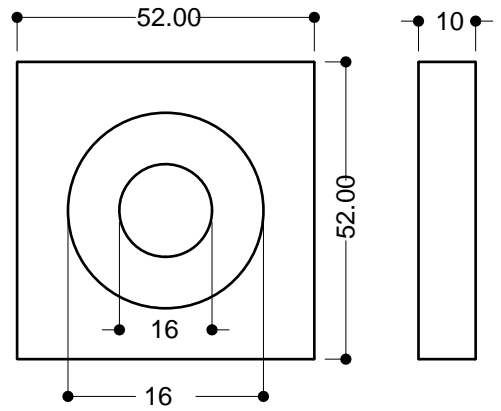

CAPRI on R52 Rose

R65 Rose

S52 Rose