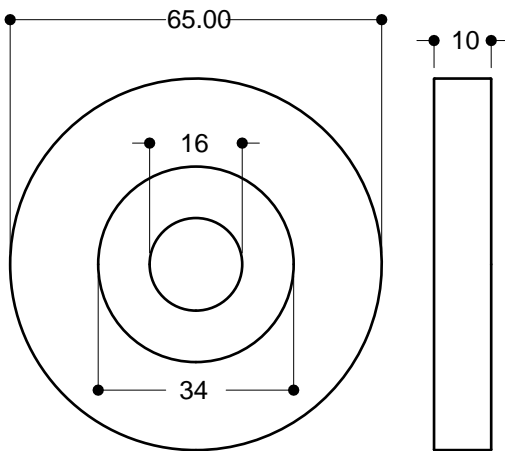

CAPRI on R52 Rose

R65 Rose

S52 Rose