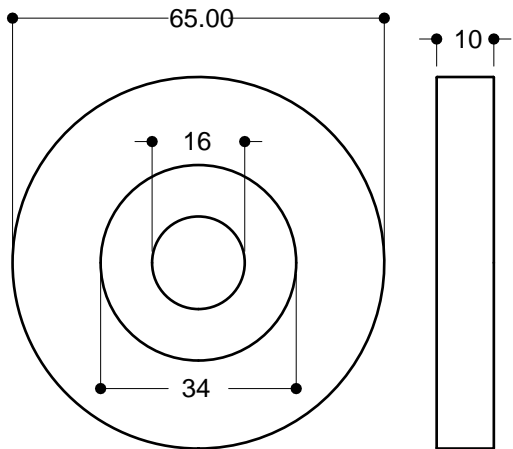

CASTILLE on R52 Rose

R65 Rose

S52 Rose