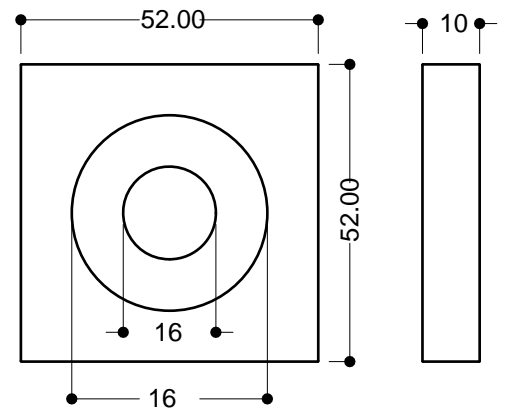

CASTILLE on R52 Rose

R65 Rose

S52 Rose