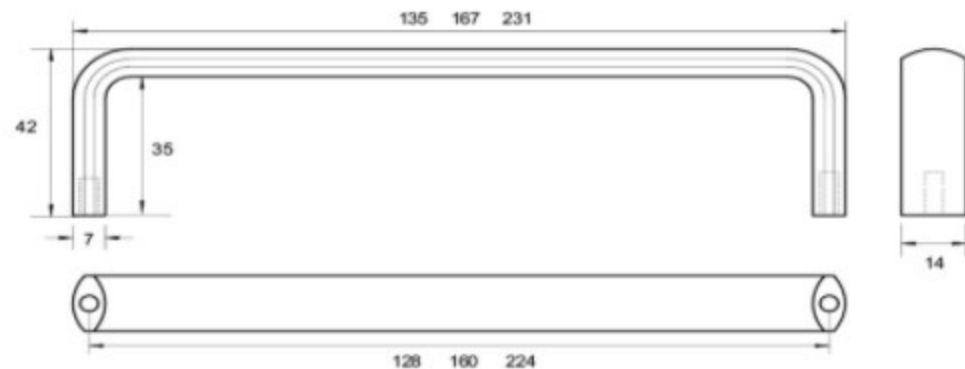

Material:	Solid stainless steel bar		
Article number:	AH333 / reference C / colour		
			
<b>A</b>	<b>C</b>	<b>P</b>	<b>W</b>
135	128	42	14
167	160	42	14
231	224	42	14
Colours available:	Satin Stainless (SS)		

High quality solid stainless steel D handle specially designed to provide adequate clearance to meet the standard