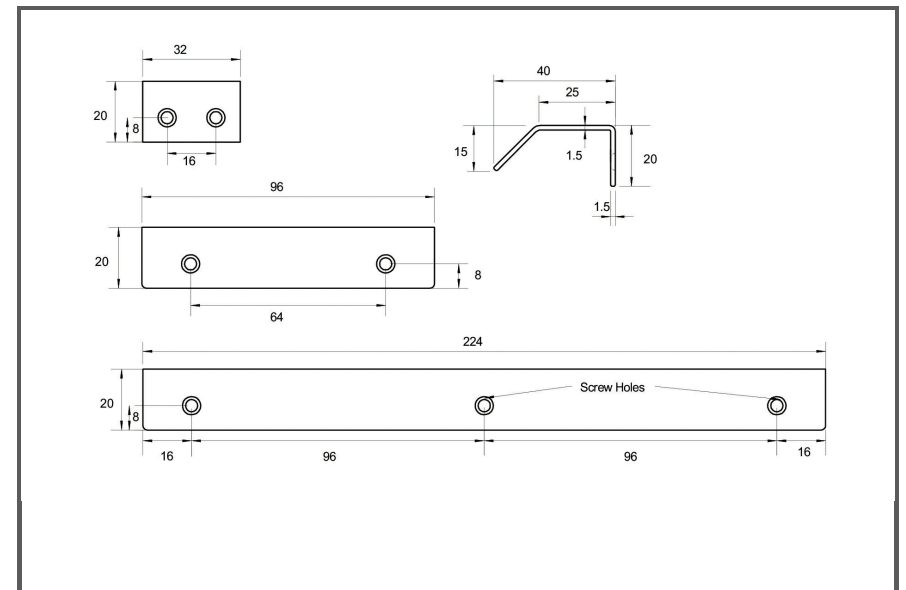

Sydney Head Office Phone: (02) 9542 4991

Sydney Head Office Fax: (02) 9542 4662

Brisbane 0400 494 368

Melbourne 0409 578 885

Auckland: 021 964 600

Email: [sales@kethy.com](mailto:sales@kethy.com)

Material:	Stainless Steel		
Article Number:	DL370 / reference A / colour		
			
<b>A</b>	<b>C</b>	<b>P</b>	<b>W</b>
32	16	40 less thickness of board	15
96	64	40 less thickness of board	15
224	192	40 less thickness of board	15
Colours available:	Satin Stainless (SS) Black Matt (MBK#8) Graphite (GRAP#3) White (WHT#3)		