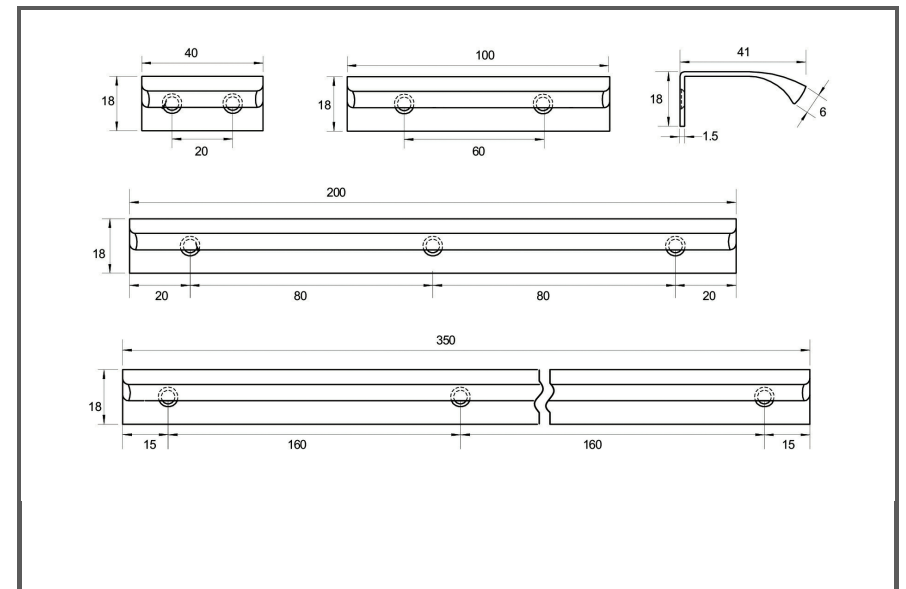

A	C	P	W
40	20	41 less thickness of board	10
100	60	41 less thickness of board	10
200	160	41 less thickness of board	10
350	320	41 less thickness of board	10
Colours available:		Brushed Rose Brass (BRB) Brushed Inox Anodised (INOX) Brushed Gold (BG) White (MW#1)	