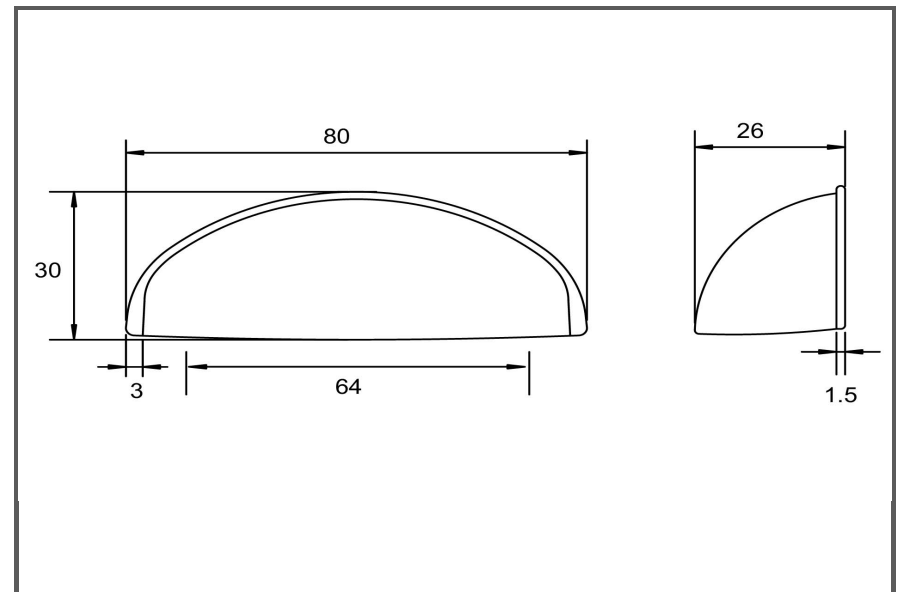

Sydney Head Office Phone: (02) 9542 4991
 Sydney Head Office Fax: (02) 9542 4662
 Brisbane 0400 494 368
 Melbourne 0409 578 885
 Auckland: 021 964 600
 Email: sales@kethy.com

Material:	Die-cast Zinc		
Article Number:	HT023 / reference C / colour		
A	C	P	W
80	64	26	30
Colours available:	Antique Brass Matt (ABM) Copper Blush Matt (CBM) Charcoal Matt (CHM) Oxidised Tin Matt (OTM)		