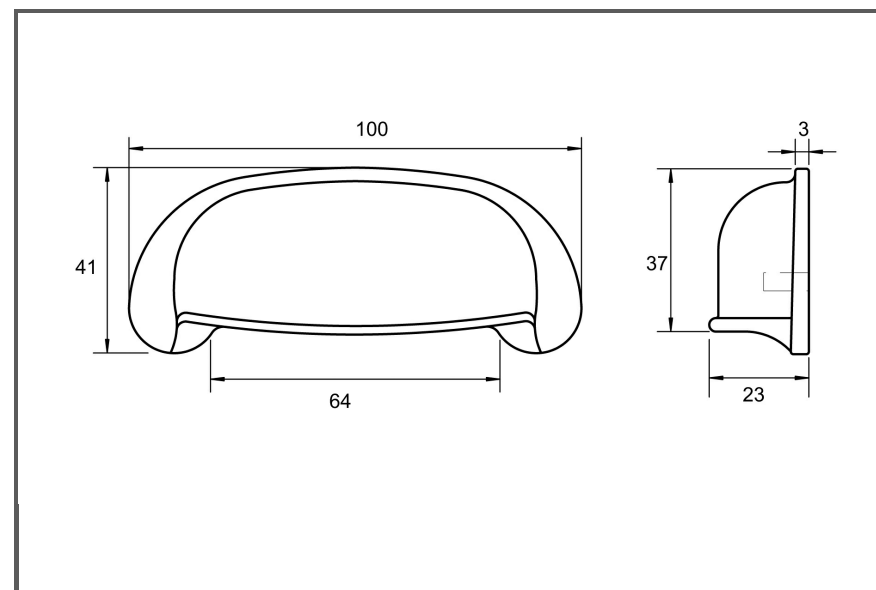

Sydney Head Office Phone: (02) 9542 4991
 Sydney Head Office Fax: (02) 9542 4662
 Brisbane 0400 494 368
 Melbourne 0409 578 885
 Auckland: 021 964 600
 Email: sales@kethy.com

Material:	Cast Iron		
Article Number:	HT173/ reference C / colour		
A	C	P	W
100	64	23	41
Colours available:	English Bronze (EB) Iron (IRON)		