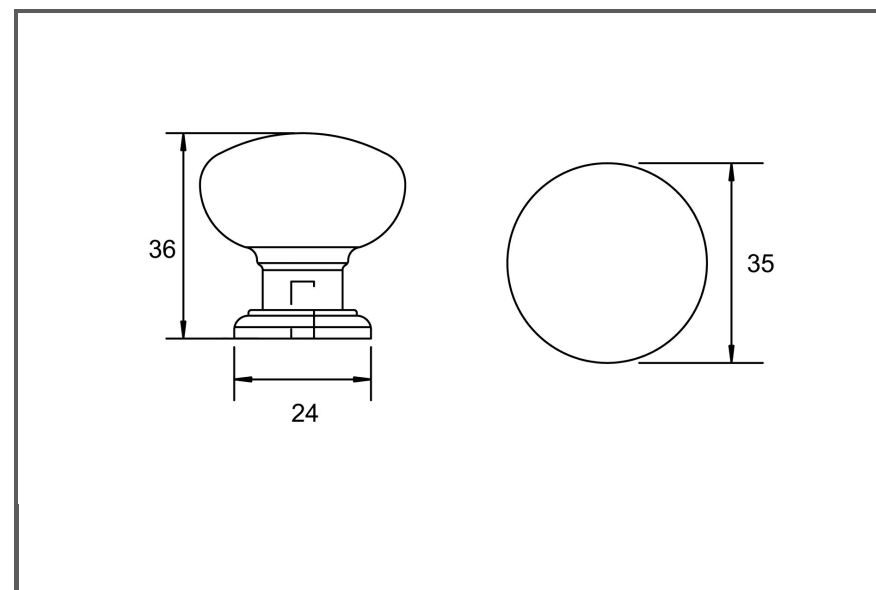

Sydney Head Office Phone: (02) 9542 4991
 Sydney Head Office Fax: (02) 9542 4662
 Brisbane 0400 494 368
 Melbourne 0409 578 885
 Auckland: 021 964 600
 Email: sales@kethy.com

Material:	Cast Iron		
Article Number:	HT177/ reference A / colour		
A	C	P	W
35	0	36	35
Colours available:	English Bronze (EB) Iron (IRON)		