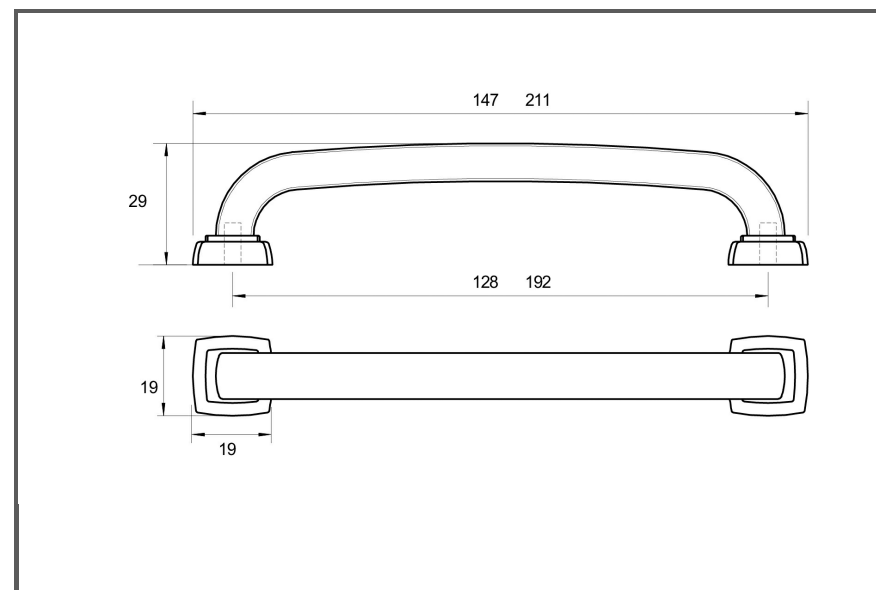

Sydney Head Office Phone: (02) 9542 4991
 Sydney Head Office Fax: (02) 9542 4662
 Brisbane 0400 494 368
 Melbourne 0409 578 885
 Auckland: 021 964 600
 Email: sales@kethy.com

Material:	Die-cast Zinc		
Article Number:	HT576 / reference C / colour		
A	C	P	W
147	128	29	19
211	192	29	19
Colours available:	Matt Black (MBK) Black Olive (BKO) Industrial Black (IBK) Polished Chrome (PC)		