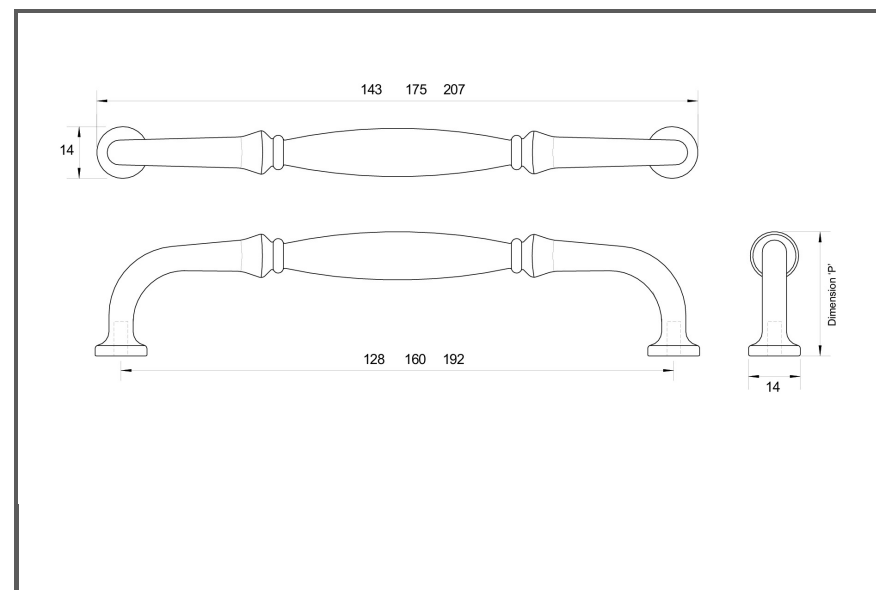

Sydney Head Office Phone: (02) 9542 4991
 Sydney Head Office Fax: (02) 9542 4662
 Brisbane 0400 494 368
 Melbourne 0409 578 885
 Auckland: 021 964 600
 Email: sales@kethy.com

Material:	Solid Brass		
Article Number:	HT912 / reference C / colour		
A	C	P	W
143	128	36	14
175	160	36	14
207	192	37	14
Colours available:	Brass Polished Nickel (PNI)		