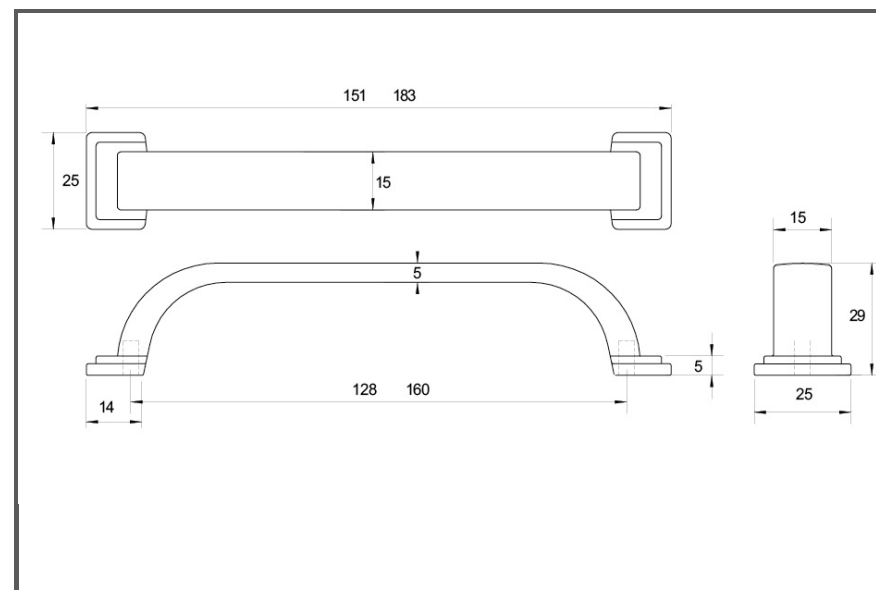

Sydney Head Office Phone: (02) 9542 4991
 Sydney Head Office Fax: (02) 9542 4662
 Brisbane 0400 494 368
 Melbourne 0409 578 885
 Auckland: 021 964 600
 Email: sales@kethy.com

Material:	Cast Iron		
Article Number:	HT952 / reference C / colour		
A	C	P	W
151	128	29	25
183	160	29	25
Colours available:	Cast Iron (IRONC)		