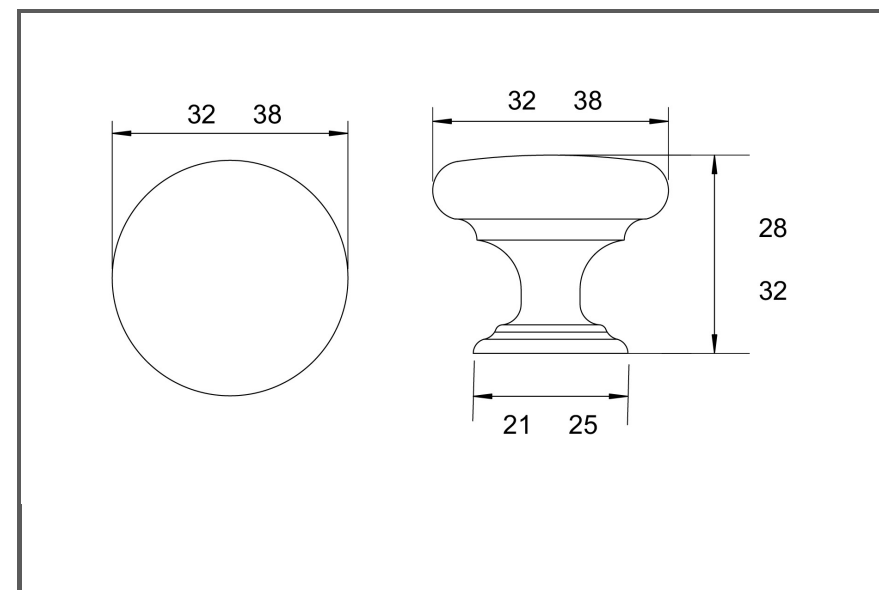

Sydney Head Office Phone: (02) 9542 4991
 Sydney Head Office Fax: (02) 9542 4662
 Brisbane 0400 494 368
 Melbourne 0409 578 885
 Auckland: 021 964 600
 Email: sales@kethy.com

Material:	Die-cast Zinc		
Article Number:	HT976 / reference A / colour		
A	C	P	W
32	N/A	28	32
38	N/A	32	38
Colours available:	Iron Effect (IE)		