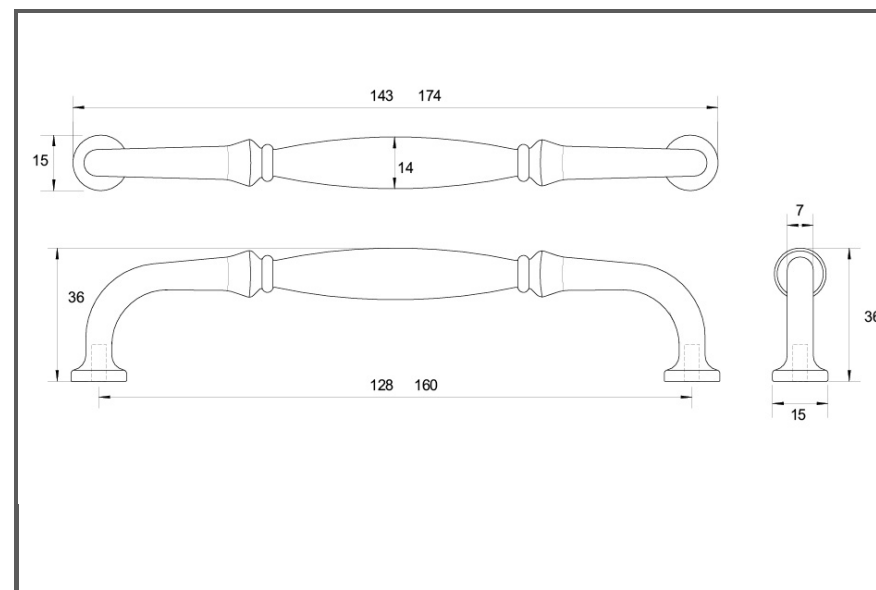

Sydney Head Office Phone: (02) 9542 4991
 Sydney Head Office Fax: (02) 9542 4662
 Brisbane 0400 494 368
 Melbourne 0409 578 885
 Auckland: 021 964 600
 Email: sales@kethy.com

Material:	Cast Iron		
Article Number:	HT984 / reference C / colour		
A	C	P	W
143	128	36	15
174	160	36	15
Colours available:	Cast Iron (IRONC)		