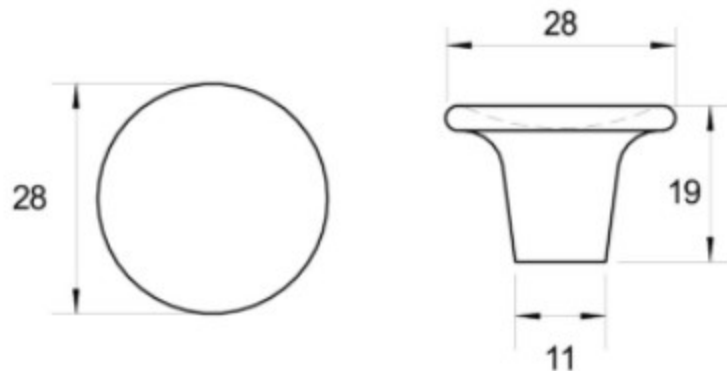

Material:	Timber		
Article number:	L4485 / reference A / colour		
 <b>A</b> 28	 <b>C</b> N/A	 <b>P</b> 19	 <b>W</b> 28
Colours available:	Black Stain (BKS) Oak (OAK) Walnut (WN) - MATCHING HANDLE L6904		