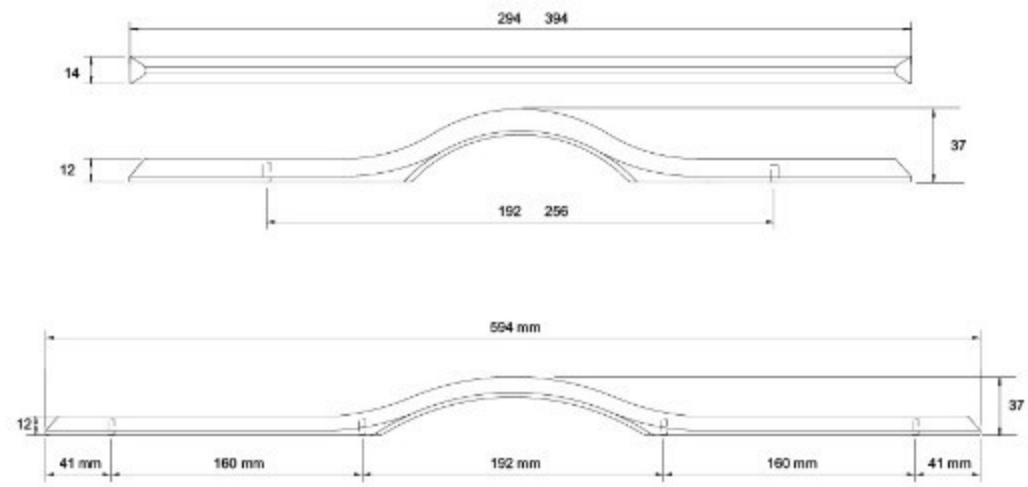

Material:	Timber		
Article number:	L6870 / reference C / colour		
 A	 C	 P	 W
294	192	37	14
394	256	37	14
594	192/512	37	14
Colours available:	Black Stain (BKS) Oak (OAK) Walnut (WN)		

Timber is a natural material, colour variations can occur between products and over time.