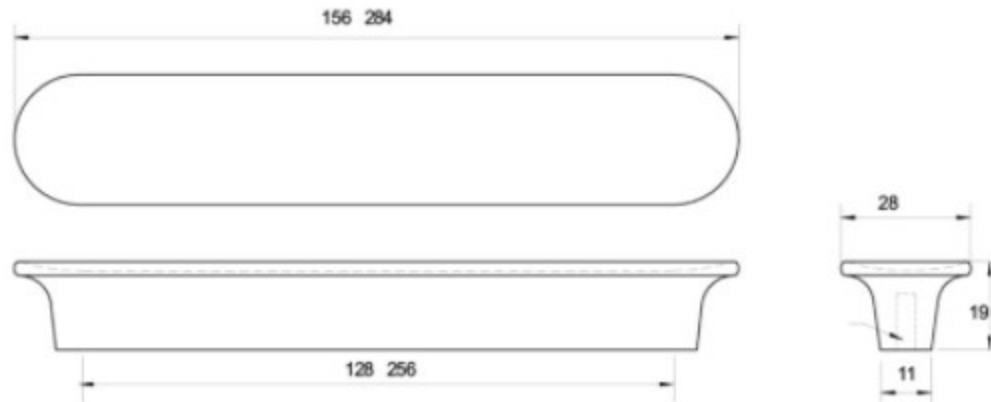

Material:	Timber		
Article number:	L6898 / reference C / colour		
 A	 C	 P	 W
A	C	P	W
156	128	19	28
284	256	19	28
Colours available:	Black Stain (BKS) Oak (OAK) Walnut (WN)		

Timber is a natural material, colour variations can occur between products and over time.