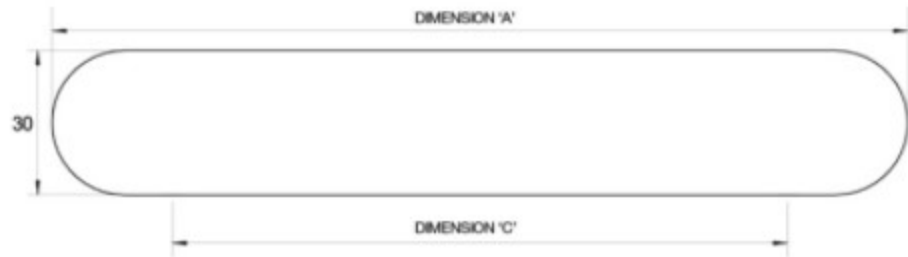

Material:	Timber		
Article number:	L6904 / reference C / colour		
			
A	C	P	W
178	128	30	15
210	160	30	15
274	224	30	15
Colours available:	Black Stain (BKS) Oak (OAK) Walnut (WN)		

Timber is a natural material, colour variations can occur between products and over time.