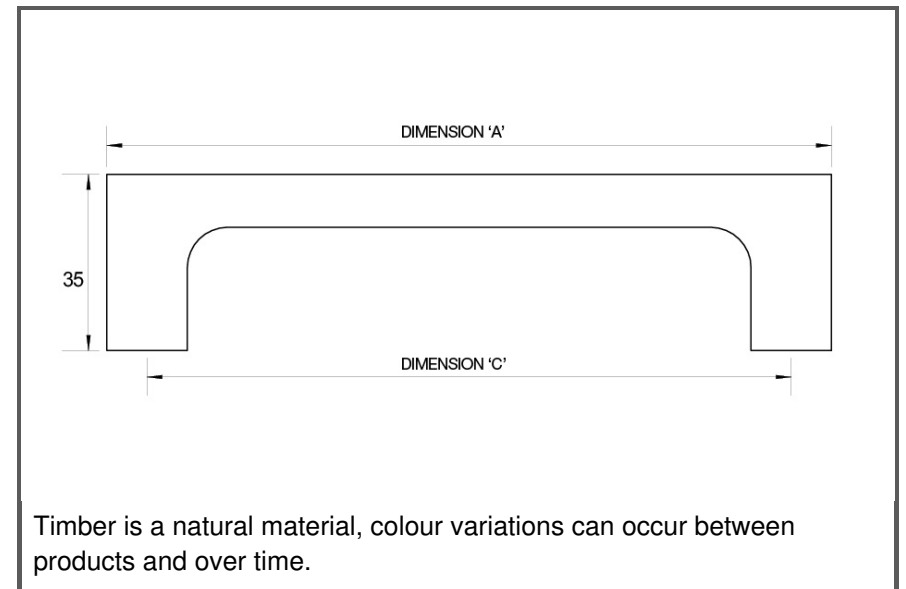

Sydney Head Office Phone: (02) 9542 4991
 Sydney Head Office Fax: (02) 9542 4662
 Brisbane 0400 494 368
 Melbourne 0409 578 885
 Auckland: 021 964 600
 Email: sales@kethy.com

Material:	Timber		
Article Number:	L7864 / reference C / colour		
			
A	C	P	W
144	128	35	16
208	192	35	16
272	256	35	16
Colours available:		Black Stain (BKS) Oak (OAK) Walnut (WN) Raw Oak (RAW)	