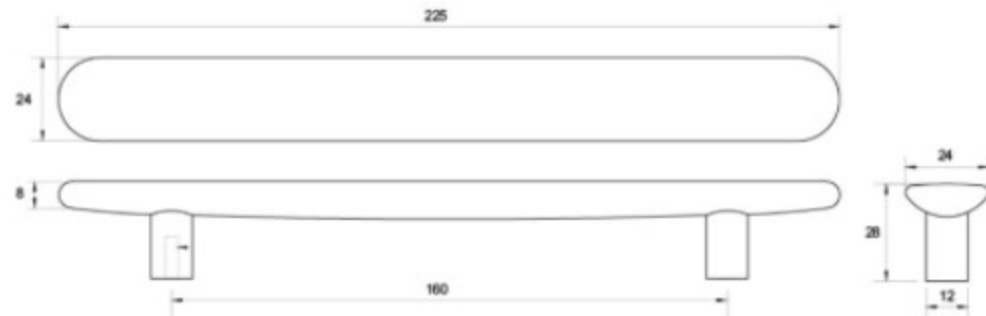

Material:	Timber		
Article number:	L7866 / reference C / colour		
 A 225	 C 160	 P 28	 W 24
Colours available:	Black Stain (BKS) Oak (OAK) Walnut (WN) - MATCHING KNOB L4479		

Timber is a natural material, colour variations can occur between products and over time.