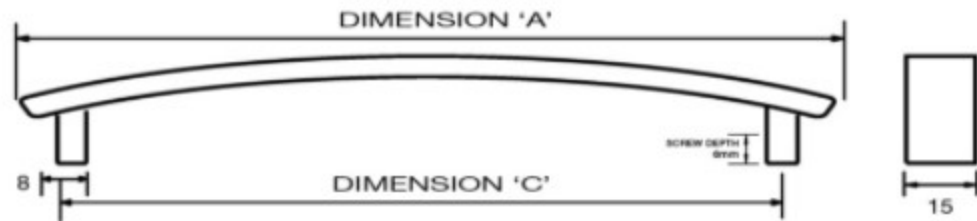

Material:	Die-cast Zinc		
Article number:	L805 / reference C / colour		
			
<b>A</b>	<b>C</b>	<b>P</b>	<b>W</b>
146	128	26	15
180	160	23	15
242	224	31	15
Colours available:	Brushed Nickel (BRN) Satin Chrome (SAT)		

Satin Chrome no longer available in 160mm C to C