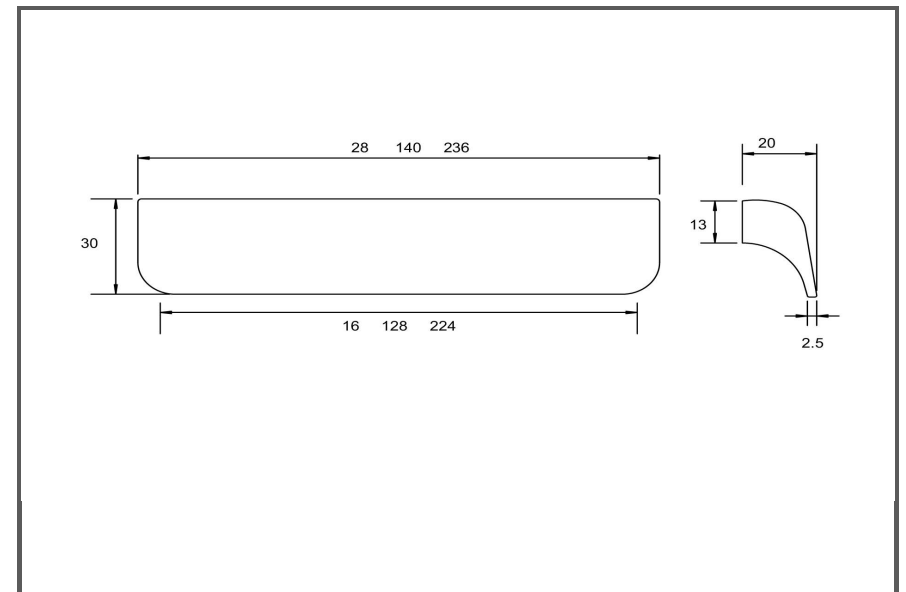

Sydney Head Office Phone: (02) 9542 4991
 Sydney Head Office Fax: (02) 9542 4662
 Brisbane 0400 494 368
 Melbourne 0409 578 885
 Auckland: 021 964 600
 Email: sales@kethy.com

Material:	Aluminium		
Article Number:	L839 / reference C / colour		
A	C	P	W
28	16	20	30
140	128	20	30
236	224	20	30
Colours available:	Brushed Gold (BG) Brushed Rose Brass (BRB) Brushed Anthracite (ANTH) Black Anodised (BKAN)		