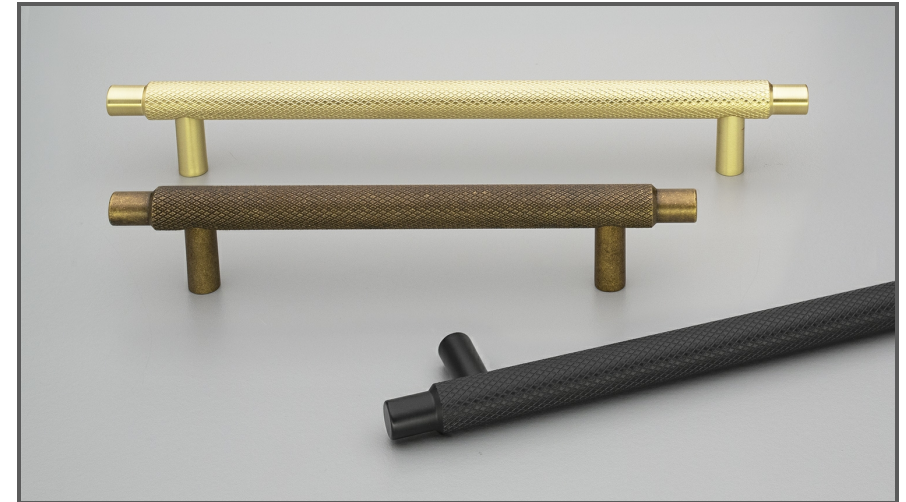

Sydney Head Office Phone: (02) 9542 4991  
 Sydney Head Office Fax: (02) 9542 4662  
 Brisbane 0400 494 368  
 Melbourne 0409 578 885  
 Auckland: 021 964 600  
 Email: sales@kethy.com

Material:	Die-cast Zinc		
Article Number:	L858 / reference C / colour		
			
<b>A</b>	<b>C</b>	<b>P</b>	<b>W</b>
182	128	36	14
246	192	36	14
Colours available:		Antique Bronze (ABZ) Brushed Gold (BGL) Black Matt (MBK#7)	