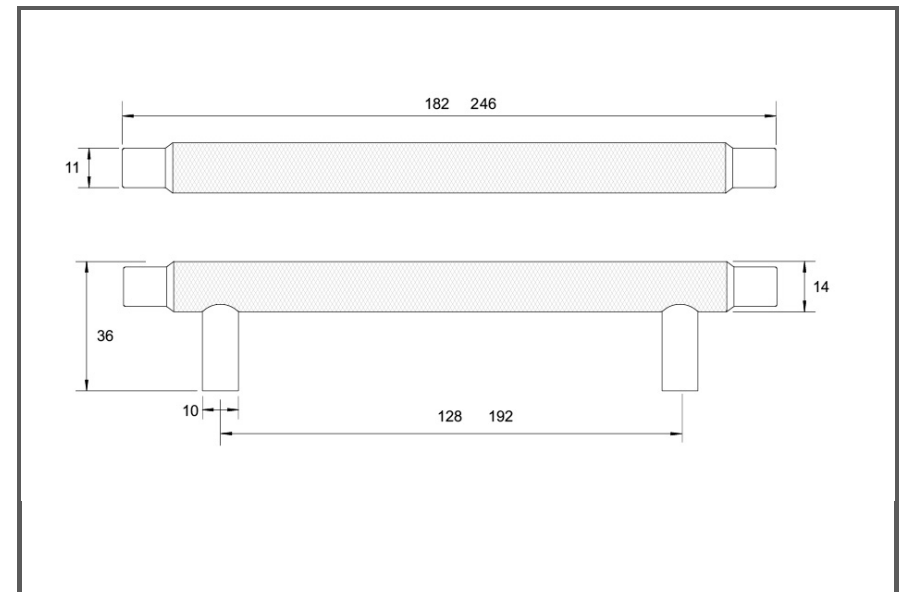

Sydney Head Office Phone: (02) 9542 4991  
 Sydney Head Office Fax: (02) 9542 4662  
 Brisbane 0400 494 368  
 Melbourne 0409 578 885  
 Auckland: 021 964 600  
 Email: sales@kethy.com

Material:	Die-cast Zinc		
Article Number:	L858 / reference C / colour		
			
<b>A</b>	<b>C</b>	<b>P</b>	<b>W</b>
182	128	36	14
246	192	36	14
Colours available:		Antique Bronze (ABZ) Brushed Gold (BGL) Black Matt (MBK#7)	