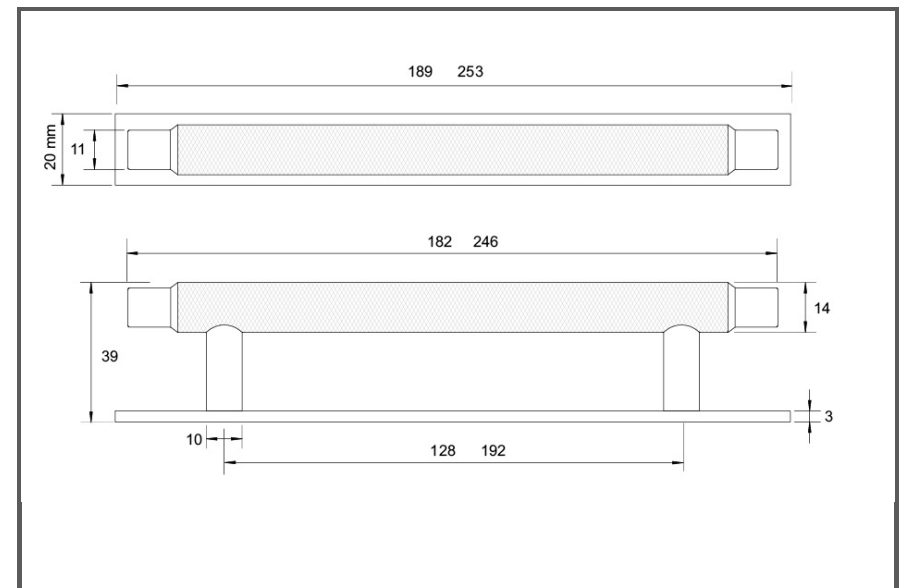

Sydney Head Office Phone: (02) 9542 4991
 Sydney Head Office Fax: (02) 9542 4662
 Brisbane 0400 494 368
 Melbourne 0409 578 885
 Auckland: 021 964 600
 Email: sales@kethy.com

Material:	Die-cast Zinc		
Article Number:	L859 / reference C / colour		
			
A	C	P	W
189	128	39	20
253	192	39	20
Colours available:			
Antique Bronze (ABZ) Brushed Gold (BGL) Black Matt (MBK#7)			