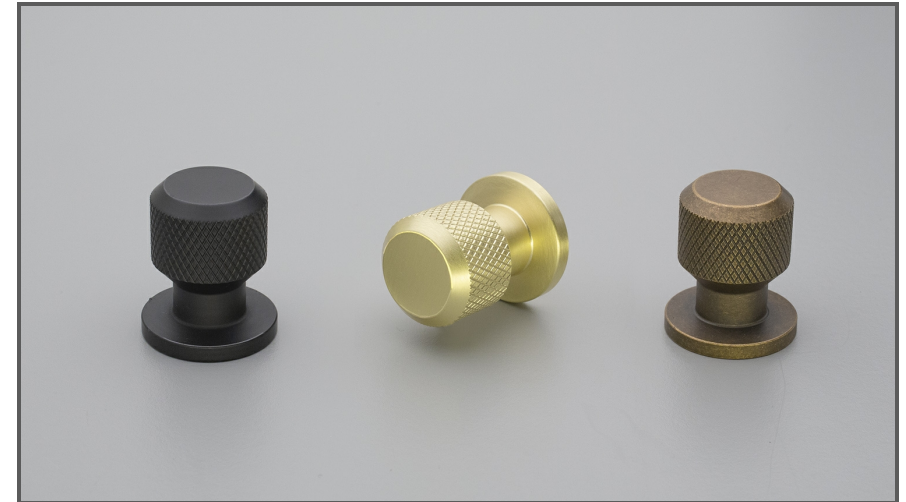

Sydney Head Office Phone: (02) 9542 4991
 Sydney Head Office Fax: (02) 9542 4662
 Brisbane 0400 494 368
 Melbourne 0409 578 885
 Auckland: 021 964 600
 Email: sales@kethy.com

Material:	Die-cast Zinc		
Article Number:	L860 / reference A / colour		
			
A	C	P	W
30	N/A	35	30
Colours available:		Antique Bronze (ABZ) Brushed Gold (BGL) Black Matt (MBK#7)	