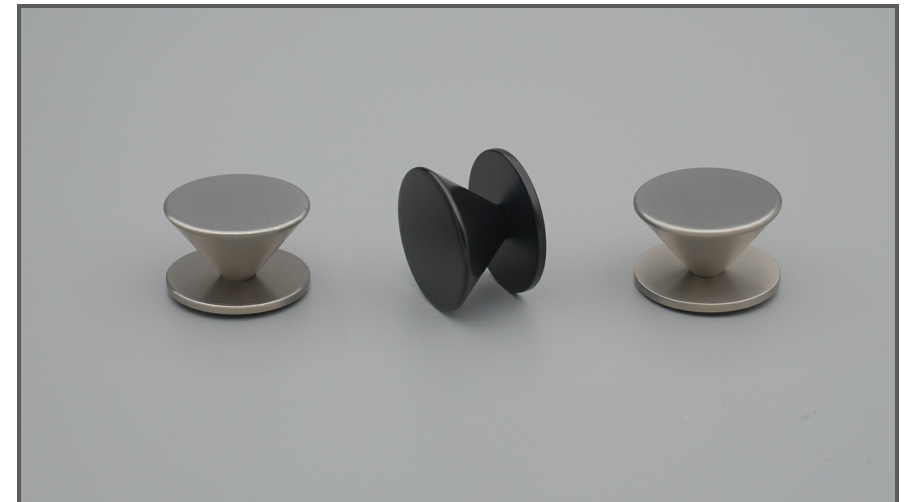

Sydney Head Office Phone: (02) 9542 4991
 Sydney Head Office Fax: (02) 9542 4662
 Brisbane 0400 494 368
 Melbourne 0409 578 885
 Auckland: 021 964 600
 Email: sales@kethy.com

Material:	Die-cast Zinc		
Article Number:	L862 / reference A / colour		
A	C	P	W
36	N/A	22	36
Colours available:	Stainless Effect (SE) Black Matt (MBK#7)		