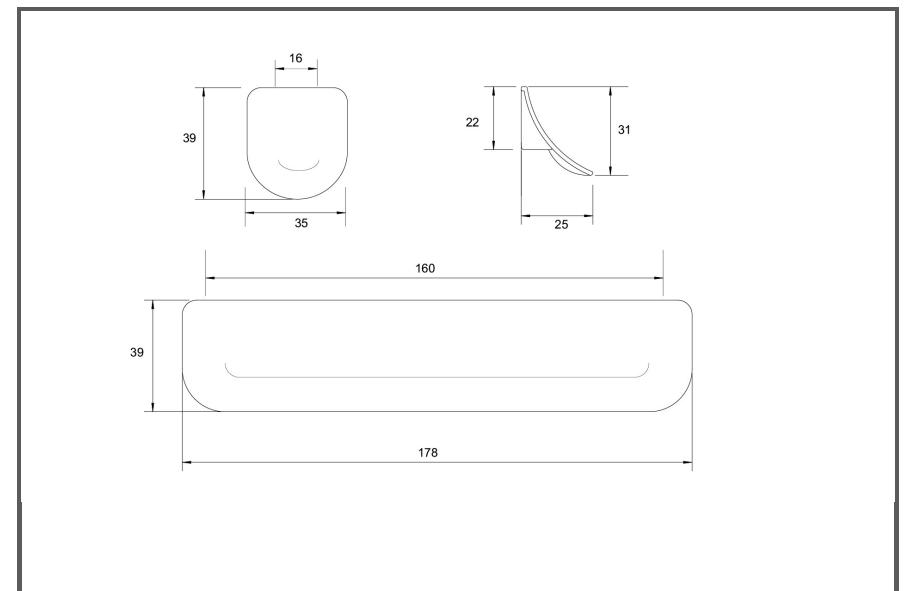

Sydney Head Office Phone: (02) 9542 4991
 Sydney Head Office Fax: (02) 9542 4662
 Brisbane 0400 494 368
 Melbourne 0409 578 885
 Auckland: 021 964 600
 Email: sales@kethy.com

Material:	Die-cast Zinc		
Article Number:	L865 / reference C / colour		
A	C	P	W
35	16	25	39
178	160	25	39
Colours available:	Matt Black #7 (MBK#7) Stainless Effect (SE)		