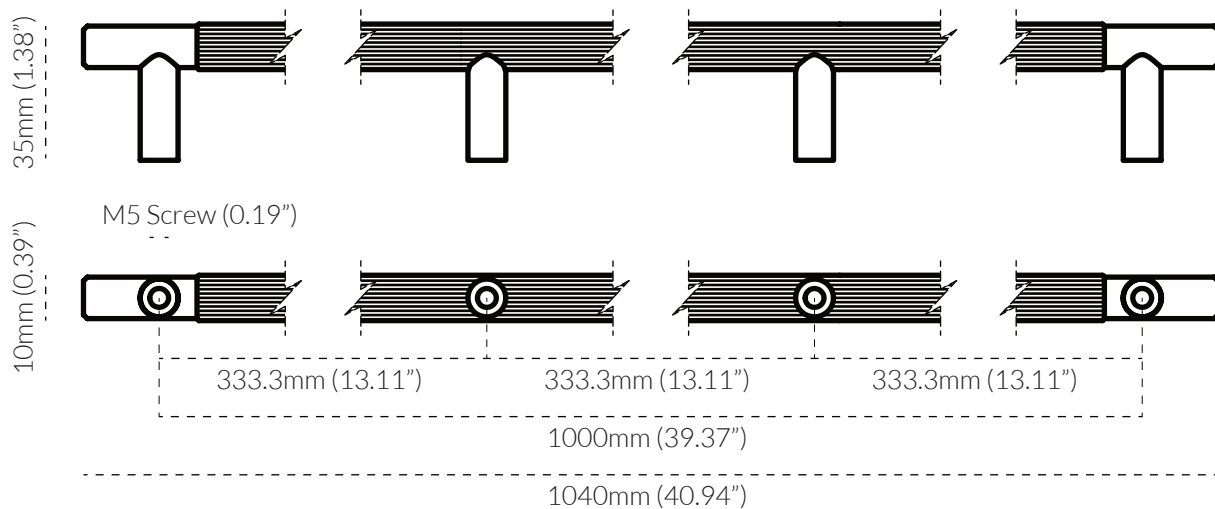

LINEAR PULL EXTRA LARGE 1040MM (40.94")

TECH SPEC

SPECIFICATIONS

FINISH	SKU	FIXINGS ALSO INCLUDED
<ul style="list-style-type: none"> • Natural Brass • Aged Brass • Bronze • Brushed Nickel • Black • White 	<ul style="list-style-type: none"> • 4055-1040-US4 • 4055-1040-AB • 4055-1040-BR • 4055-1040-BN • 4055-1040-US19 • 4055-1040-W 	<ul style="list-style-type: none"> • 4x M5 * 25mm Screw • 4x M5 * 40mm Screw • 4x M5 Spring Washer 