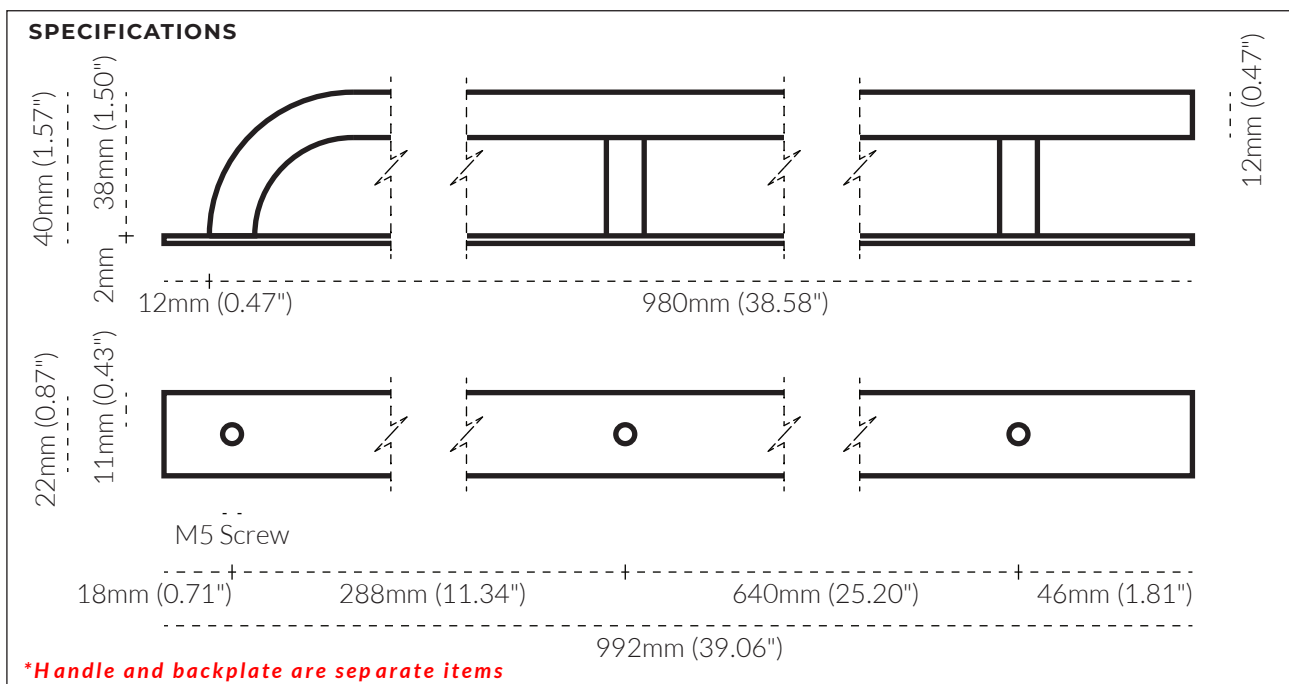

BRERA PULL EXTRA LARGE

TECH SPEC

FINISH	SKU	FIXINGS ALSO INCLUDED
 Natural Brass	Handle: 4081-980-US4 Backplate: 4081-992-US4	<ul style="list-style-type: none"> - 3x M5 * 25mm Screw - 3x M5 * 40mm Screw - 3x M5 Spring Washer 
 Aged Brass	Handle: 4081-980-AB Backplate: 4081-992-AB	
 Tumbled Brass	Handle: 4081-980-TB Backplate: 4081-992-TB	
 Bronze	Handle: 4081-980-BR Backplate: 4081-992-BR	
 Brushed Nickel	Handle: 4081-980-BN Backplate: 4081-992-BN	
 Matte Black	Handle: 4081-980-US19 Backplate: 4081-992-US19	
 Matte White	Handle: 4081-980-W Backplate: 4081-992-W	