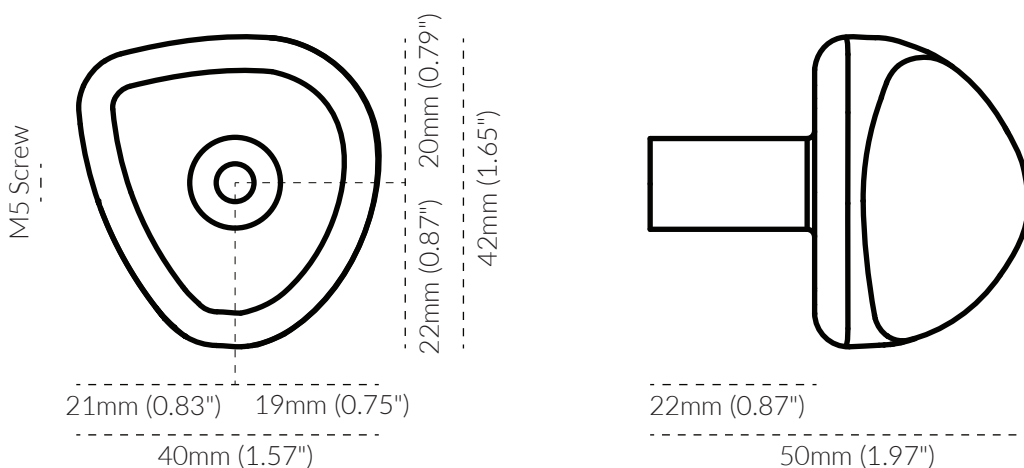

RUBBLE KNOB SMALL

TECH SPEC

SPECIFICATIONS

FINISH	SKU	FIXINGS ALSO INCLUDED
<div style="display: flex; flex-direction: column; gap: 10px;"> <div>  Oil Rubbed Bronze </div> <div>  Polished Brass </div> <div>  Polished Nickel </div> </div>	<p>4111-42-ORB</p> <p>4111-42-PB</p> <p>4111-42-PN</p>	<p>FIXINGS ALSO INCLUDED</p> <ul style="list-style-type: none"> - 1x M5 * 25mm Screw - 1x M5 * 40mm Screw - 1x M5 Spring Washer 