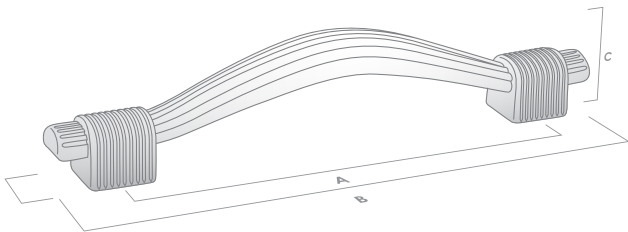

SPECIFICATION SHEET

HARVEST

The Artisan Collection

Knob

Code	Length (A)	Width (B)	Projection (C)	Finish
756.034.03	35mm	30mm	22mm	Antique Brass
756.034.85	35mm	30mm	22mm	Brushed Tin

Handle

Code	CTC (A)	Length (B)	Width (D)	Projection (C)	Finish
756.096.03	96mm	128mm	16mm	27mm	Antique Brass
756.096.85	96mm	128mm	16mm	27mm	Brushed Tin
756.128.03	128mm	163mm	21mm	32mm	Antique Brass
756.128.85	128mm	163mm	21mm	32mm	Brushed Tin

Available Finishes:

Antique Brass

Brushed Tin