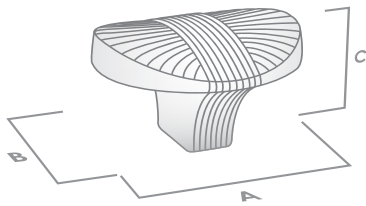

SPECIFICATION SHEET

HARVEST

The Artisan Collection

Knob

Code	Length (A)	Width (B)	Projection (C)	Finish
756.034.03	35mm	30mm	22mm	Antique Brass
756.034.85	35mm	30mm	22mm	Brushed Tin

Handle

Code	CTC (A)	Length (B)	Width (D)	Projection (C)	Finish
756.096.03	96mm	128mm	16mm	27mm	Antique Brass
756.096.85	96mm	128mm	16mm	27mm	Brushed Tin
756.128.03	128mm	163mm	21mm	32mm	Antique Brass
756.128.85	128mm	163mm	21mm	32mm	Brushed Tin

Available Finishes:

Antique Brass

Brushed Tin