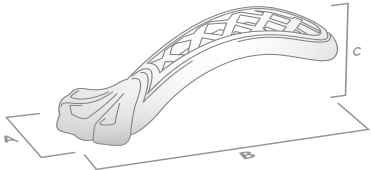

OPERA
The Heritage Collection

Finger Pull

Code	Length (B)	Width (A)	Projection (C)	Finish
089.070.03	70mm	30mm	24mm	Antique Brass
089.070.14	70mm	30mm	24mm	Pewter

Cup Pull

Code	CTC (A)	Length (B)	Height (C)	Projection (D)	Finish
089.064.03	64mm	96mm	50mm	24mm	Antique Brass
089.034.14	64mm	96mm	50mm	24mm	Pewter

Handle

Code	CTC	Length (A)	Width (B)	Projection (C)	Finish
089.096.03	96mm	138mm	25mm	25mm	Antique Brass
089.096.14	96mm	138mm	25mm	25mm	Pewter

Available Finishes:

Antique Brass

Pewter