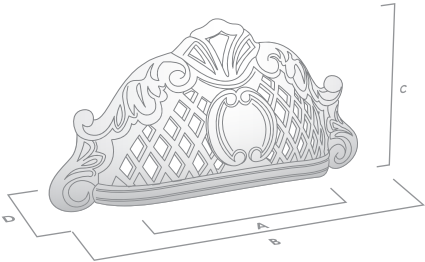

OPERA
The Heritage Collection

Finger Pull

Code	Length (B)	Width (A)	Projection (C)	Finish
089.070.03	70mm	30mm	24mm	Antique Brass
089.070.14	70mm	30mm	24mm	Pewter

Cup Pull

Code	CTC (A)	Length (B)	Height (C)	Projection (D)	Finish
089.064.03	64mm	96mm	50mm	24mm	Antique Brass
089.034.14	64mm	96mm	50mm	24mm	Pewter

Handle

Code	CTC	Length (A)	Width (B)	Projection (C)	Finish
089.096.03	96mm	138mm	25mm	25mm	Antique Brass
089.096.14	96mm	138mm	25mm	25mm	Pewter

Available Finishes:

Antique Brass

Pewter