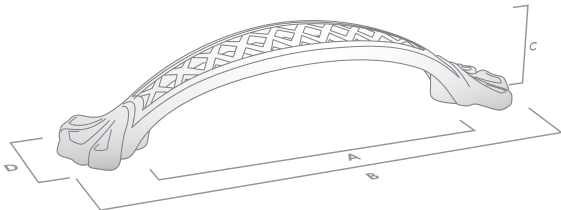

OPERA
The Heritage Collection

Finger Pull

Code	Length (B)	Width (A)	Projection (C)	Finish
089.070.03	70mm	30mm	24mm	Antique Brass
089.070.14	70mm	30mm	24mm	Pewter

Cup Pull

Code	CTC (A)	Length (B)	Height (C)	Projection (D)	Finish
089.064.03	64mm	96mm	50mm	24mm	Antique Brass
089.034.14	64mm	96mm	50mm	24mm	Pewter

Handle

Code	CTC	Length (A)	Width (B)	Projection (C)	Finish
089.096.03	96mm	138mm	25mm	25mm	Antique Brass
089.096.14	96mm	138mm	25mm	25mm	Pewter

Available Finishes:

Antique Brass

Pewter