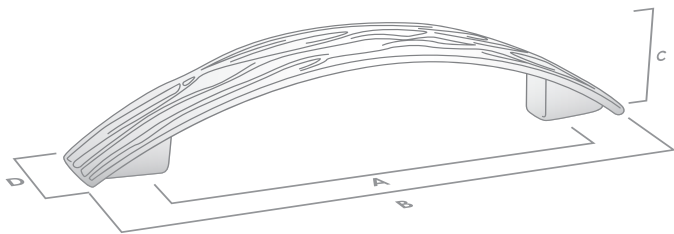

## Knob

Code	Base (A)	Length (B)	Width (B)	Projection (C)	Finish
744.042.03	16mm	42mm	42mm	25mm	Antique Brass
744.042.86	16mm	42mm	42mm	25mm	Rustic Tin

## Handle

Code	CTC (A)	Length (B)	Width (D)	Projection (C)	Finish
744.096.03	96mm	127mm	23mm	25mm	Antique Brass
744.096.86	96mm	127mm	23mm	25mm	Rustic Tin
744.128.03	128mm	168mm	25mm	26mm	Antique Brass
744.128.86	128mm	168mm	25mm	26mm	Rustic Tin