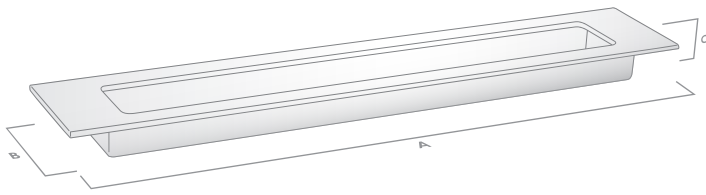

SPECIFICATION SHEET

SLIDE

The Minimal Collection

Flush Pull

| Code | Length (A) | Width (B) | Depth (C) | Cut-out | Width (D) |
|------------|------------|-----------|-----------|------------|-----------------------|
| 530.200.04 | 200mm | 37mm | 10mm | 175 x 30mm | Matte Black |
| 530.200.07 | 200mm | 37mm | 10mm | 175 x 30mm | Satin Stainless Steel |
| 530.250.04 | 250mm | 37mm | 10mm | 225 x 30mm | Matte Black |
| 530.250.07 | 250mm | 37mm | 10mm | 225 x 30mm | Satin Stainless Steel |
| 530.300.04 | 300mm | 37mm | 10mm | 275 x 30mm | Matte Black |
| 530.300.07 | 300mm | 37mm | 10mm | 275 x 30mm | Satin Stainless Steel |

Available Finishes:

Matte Black

Satin Stainless Steel