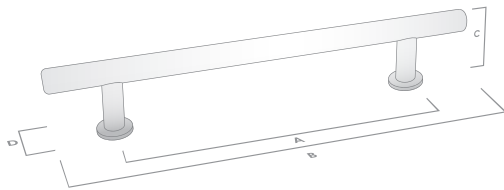

STIRLING

THE STATEMENT COLLECTION

STIRLING SOLID BRASS 'T' KNOB

| FINISH | CODE | HC | L | W/D | P/H |
|---------------------|------------|----|------|------|------|
| Matt Black | 220.050.04 | - | 50mm | 10mm | 35mm |
| Polished Chrome | 220.050.06 | - | 50mm | 10mm | 35mm |
| Dull Brushed Nickel | 220.050.10 | - | 50mm | 10mm | 35mm |
| Satin Brass | 220.050.35 | - | 50mm | 10mm | 35mm |
| Bronze | 220.050.47 | - | 50mm | 10mm | 35mm |

STIRLING APPLIANCE PULL HANDLE

| FINISH | CODE | HC | L | W/D | P/H |
|---------------------|------------|-------|-------|------|------|
| Matt Black | 220.352.04 | 352mm | 450mm | 18mm | 48mm |
| Polished Chrome | 220.352.06 | 352mm | 450mm | 18mm | 48mm |
| Dull Brushed Nickel | 220.352.10 | 352mm | 450mm | 18mm | 48mm |
| Satin Brass | 220.352.35 | 352mm | 450mm | 18mm | 48mm |
| Bronze | 220.352.47 | 352mm | 450mm | 18mm | 48mm |

THE STATEMENT COLLECTION

STIRLING SOLID BRASS HANDLE

| FINISH | CODE | HC | L | W/D | P/H |
|---------------------|------------|-------|-------|------|------|
| Matt Black | 220.128.04 | 128mm | 178mm | 10mm | 35mm |
| Polished Chrome | 220.128.06 | 128mm | 178mm | 10mm | 35mm |
| Dull Brushed Nickel | 220.128.10 | 128mm | 178mm | 10mm | 35mm |
| Satin Brass | 220.128.35 | 128mm | 178mm | 10mm | 35mm |
| Bronze | 220.128.47 | 128mm | 178mm | 10mm | 35mm |
| Matt Black | 220.192.04 | 192mm | 242mm | 10mm | 35mm |
| Polished Chrome | 220.192.06 | 192mm | 242mm | 10mm | 35mm |
| Dull Brushed Nickel | 220.192.10 | 192mm | 242mm | 10mm | 35mm |
| Satin Brass | 220.192.35 | 192mm | 242mm | 10mm | 35mm |
| Bronze | 220.192.47 | 192mm | 242mm | 10mm | 35mm |