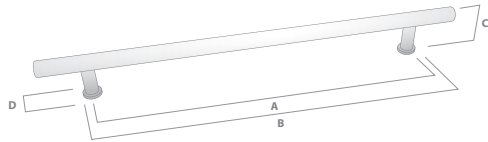

STIRLING APPLIANCE PULL HANDLE

| FINISH | CODE | HC | L | W/D | P/H |
|---------------------|------------|-------|-------|------|------|
| Matt Black | 220.352.04 | 352mm | 450mm | 18mm | 48mm |
| Polished Chrome | 220.352.06 | 352mm | 450mm | 18mm | 48mm |
| Dull Brushed Nickel | 220.352.10 | 352mm | 450mm | 18mm | 48mm |
| Satin Brass | 220.352.35 | 352mm | 450mm | 18mm | 48mm |
| Bronze | 220.352.47 | 352mm | 450mm | 18mm | 48mm |

HC Hole Centres (A)
 L Overall Length (B)
 W/D Width or Diameter (D)
 P/H Projection or Height (C)

AVAILABLE FINISHES:

Matt Black

Satin Brass

Polished Chrome

Dull Brushed Nickel

Bronze

STIRLING

THE STATEMENT COLLECTION

STIRLING SOLID BRASS HANDLE

| FINISH | CODE | HC | L | W/D | P/H |
|---------------------|------------|-------|-------|------|------|
| Matt Black | 220.128.04 | 128mm | 178mm | 10mm | 35mm |
| Polished Chrome | 220.128.06 | 128mm | 178mm | 10mm | 35mm |
| Dull Brushed Nickel | 220.128.10 | 128mm | 178mm | 10mm | 35mm |
| Satin Brass | 220.128.35 | 128mm | 178mm | 10mm | 35mm |
| Bronze | 220.128.47 | 128mm | 178mm | 10mm | 35mm |
| Matt Black | 220.192.04 | 192mm | 242mm | 10mm | 35mm |
| Polished Chrome | 220.192.06 | 192mm | 242mm | 10mm | 35mm |
| Dull Brushed Nickel | 220.192.10 | 192mm | 242mm | 10mm | 35mm |
| Satin Brass | 220.192.35 | 192mm | 242mm | 10mm | 35mm |
| Bronze | 220.192.47 | 192mm | 242mm | 10mm | 35mm |

HC Hole Centres (A)
 L Overall Length (B)
 W/D Width or Diameter (D)
 P/H Projection or Height (C)

AVAILABLE FINISHES:

Matt Black

Satin Brass

Polished Chrome

Dull Brushed Nickel

Bronze