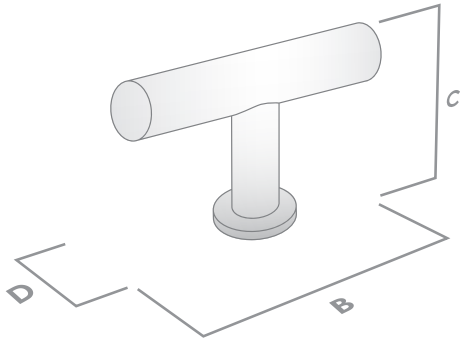

STIRLING

THE STATEMENT COLLECTION

STIRLING SOLID BRASS 'T' KNOB

| FINISH | CODE | HC | L | W/D | P/H |
|---------------------|------------|----|------|------|------|
| Matt Black | 220.050.04 | - | 50mm | 10mm | 35mm |
| Polished Chrome | 220.050.06 | - | 50mm | 10mm | 35mm |
| Dull Brushed Nickel | 220.050.10 | - | 50mm | 10mm | 35mm |
| Satin Brass | 220.050.35 | - | 50mm | 10mm | 35mm |
| Bronze | 220.050.47 | - | 50mm | 10mm | 35mm |

STIRLING APPLIANCE PULL HANDLE

| FINISH | CODE | HC | L | W/D | P/H |
|---------------------|------------|-------|-------|------|------|
| Matt Black | 220.352.04 | 352mm | 450mm | 18mm | 48mm |
| Polished Chrome | 220.352.06 | 352mm | 450mm | 18mm | 48mm |
| Dull Brushed Nickel | 220.352.10 | 352mm | 450mm | 18mm | 48mm |
| Satin Brass | 220.352.35 | 352mm | 450mm | 18mm | 48mm |
| Bronze | 220.352.47 | 352mm | 450mm | 18mm | 48mm |

THE STATEMENT COLLECTION

STIRLING SOLID BRASS HANDLE

| FINISH | CODE | HC | L | W/D | P/H |
|---------------------|------------|-------|-------|------|------|
| Matt Black | 220.128.04 | 128mm | 178mm | 10mm | 35mm |
| Polished Chrome | 220.128.06 | 128mm | 178mm | 10mm | 35mm |
| Dull Brushed Nickel | 220.128.10 | 128mm | 178mm | 10mm | 35mm |
| Satin Brass | 220.128.35 | 128mm | 178mm | 10mm | 35mm |
| Bronze | 220.128.47 | 128mm | 178mm | 10mm | 35mm |
| Matt Black | 220.192.04 | 192mm | 242mm | 10mm | 35mm |
| Polished Chrome | 220.192.06 | 192mm | 242mm | 10mm | 35mm |
| Dull Brushed Nickel | 220.192.10 | 192mm | 242mm | 10mm | 35mm |
| Satin Brass | 220.192.35 | 192mm | 242mm | 10mm | 35mm |
| Bronze | 220.192.47 | 192mm | 242mm | 10mm | 35mm |