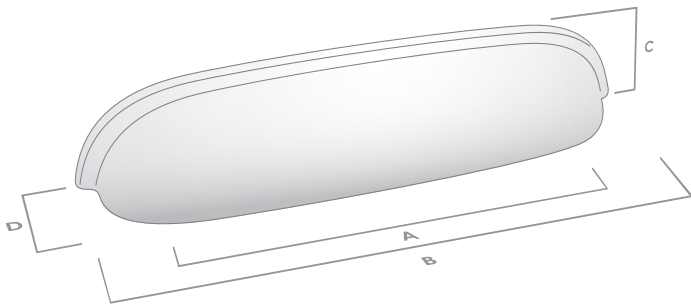

SPECIFICATION SHEET

SUPPLE

The Nostalgia Collection

Cup Pull

Code	CTC (A)	Length (B)	Width (D)	Projection (C)	Finish
404.096.06	96mm	139mm	26mm	23mm	Polished Chrome
404.096.10	96mm	139mm	26mm	23mm	Dull Brushed Nickel
404.096.35	96mm	139mm	26mm	23mm	Brushed Brass
404.096.38	96mm	139mm	26mm	23mm	Brushed Antique Brass