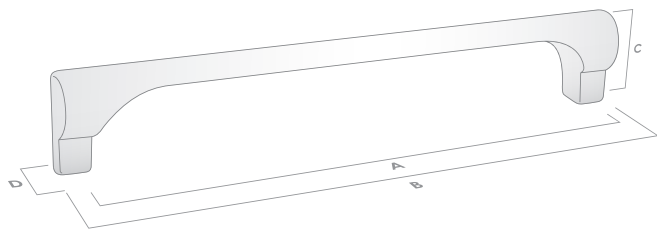

TERRACE

The Statement Collection

Knob

Code	Length (A)	Width (B)	Projection (C)	Finish
170.019.04	19mm	19mm	21mm	Matte Black
170.019.06	19mm	19mm	21mm	Polished Chrome
170.019.30	19mm	19mm	21mm	Bright Copper
170.019.31	19mm	19mm	21mm	Antique Copper

Knob

Code	CTC (A)	Length (B)	Width (D)	Projection (C)	Finish
170.160.04	160mm	168mm	18mm	29mm	Matte Black
170.160.06	160mm	168mm	18mm	29mm	Polished Chrome
170.160.30	160mm	168mm	18mm	29mm	Bright Copper
170.160.31	160mm	168mm	18mm	29mm	Antique Copper
170.224.04	224mm	232mm	18mm	29mm	Matte Black
170.224.06	224mm	232mm	18mm	29mm	Polished Chrome
170.224.30	224mm	232mm	18mm	29mm	Bright Copper
170.224.31	224mm	232mm	18mm	29mm	Antique Copper
170.320.04	320mm	328mm	18mm	29mm	Matte Black
170.320.06	320mm	328mm	18mm	29mm	Polished Chrome
170.320.30	320mm	328mm	18mm	29mm	Bright Copper
170.320.31	320mm	328mm	18mm	29mm	Antique Copper