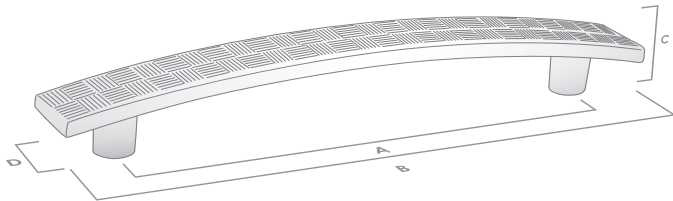

SPECIFICATION SHEET

ORGANIC

The Geometric Collection

Knob

Code	Length (A)	Width (B)	Projection (C)	Finish
752.034.03	34mm	34mm	24mm	Antique Brass
752.034.80	34mm	34mm	24mm	Oil Rubbed Bronze
752.034.85	34mm	34mm	24mm	Brushed Tin

Handle

Code	CTC (A)	Length (B)	Width (D)	Projection (C)	Finish
752.096.03	96mm	136mm	16mm	24mm	Antique Brass
752.096.80	96mm	136mm	16mm	24mm	Oil Rubbed Bronze
752.096.85	96mm	136mm	16mm	24mm	Brushed Tin
752.128.03	128mm	161mm	20mm	25mm	Antique Brass
752.128.80	128mm	161mm	20mm	25mm	Oil Rubbed Bronze
752.128.85	128mm	161mm	20mm	25mm	Brushed Tin