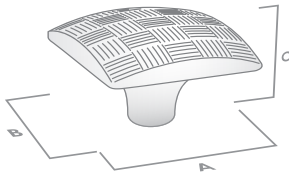

SPECIFICATION SHEET

ORGANIC

The Geometric Collection

Knob

Code	Length (A)	Width (B)	Projection (C)	Finish
752.034.03	34mm	34mm	24mm	Antique Brass
752.034.80	34mm	34mm	24mm	Oil Rubbed Bronze
752.034.85	34mm	34mm	24mm	Brushed Tin

Handle

Code	CTC (A)	Length (B)	Width (D)	Projection (C)	Finish
752.096.03	96mm	136mm	16mm	24mm	Antique Brass
752.096.80	96mm	136mm	16mm	24mm	Oil Rubbed Bronze
752.096.85	96mm	136mm	16mm	24mm	Brushed Tin
752.128.03	128mm	161mm	20mm	25mm	Antique Brass
752.128.80	128mm	161mm	20mm	25mm	Oil Rubbed Bronze
752.128.85	128mm	161mm	20mm	25mm	Brushed Tin