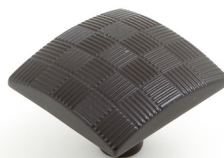

SPECIFICATION SHEET

ORGANIC

The Geometric Collection

Knob

Code	Length (A)	Width (B)	Projection (C)	Finish
752.034.03	34mm	34mm	24mm	Antique Brass
752.034.80	34mm	34mm	24mm	Oil Rubbed Bronze
752.034.85	34mm	34mm	24mm	Brushed Tin

Handle

Code	CTC (A)	Length (B)	Width (D)	Projection (C)	Finish
752.096.03	96mm	136mm	16mm	24mm	Antique Brass
752.096.80	96mm	136mm	16mm	24mm	Oil Rubbed Bronze
752.096.85	96mm	136mm	16mm	24mm	Brushed Tin
752.128.03	128mm	161mm	20mm	25mm	Antique Brass
752.128.80	128mm	161mm	20mm	25mm	Oil Rubbed Bronze
752.128.85	128mm	161mm	20mm	25mm	Brushed Tin

Available Finishes:

Antique Brass

Oil Rubbed Bronze

Brushed Tin