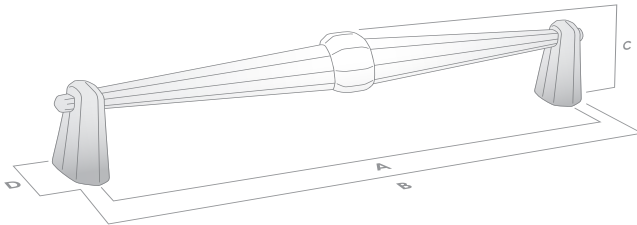

SPECIFICATION SHEET

TUDOR The Artisan Collection

Knob

Code	Length (A)	Width (B)	Projection (C)	Finish
174.032.23	32mm	32mm	28mm	Old America

Handle

Code	CTC (A)	Length (B)	Width (D)	Projection (C)	Finish
174.160.23	160mm	173mm	23mm	40mm	Old America