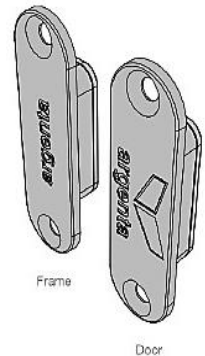

**argenta<sup>®</sup> Magnotica<sup>®</sup>**

The Magnotica is a magnetic & contactless door closer which holds interior doors shut without the need for a door handle or latch.

Because there are no moving parts, the door can be opened and closed completely noiselessly.

The Magnotica can be installed on any normal wooden door frame and because the door is quick and easy to open without a need for a door handle, this magnetic closure is particularly suitable for doors to walk-in closets, ensuites, pantries and storerooms.

The Magnotica is ideal to be used with the Pivotica door pivot hinges and can be installed vertically (on the front edge of the door, preferred) or horizontally at the top of the door.

**Magnotica Features**

- No moving parts
- Door can be closed without noise
- Doors are quick to open
- Available in grey, white & black
- Ideal for 'walk-in' rooms
- Perfect for keeping pivot doors in their closed position