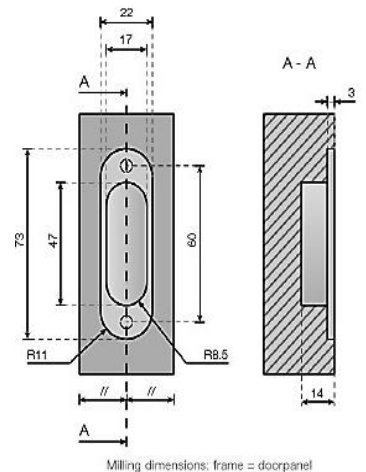

The Magnotica is ideal to be used with the Pivotica door pivot hinges and can be installed vertically (on the front edge of the door, preferred) or horizontally at the top of the door.

**Magnotica Features**

**Clearance**  
(distance door and frame)

- 2 mm
- 3 mm
- 4 mm

**Magnetic power**

- Minimum 40 N
- Minimum 35 N
- Minimum 30 N

Te