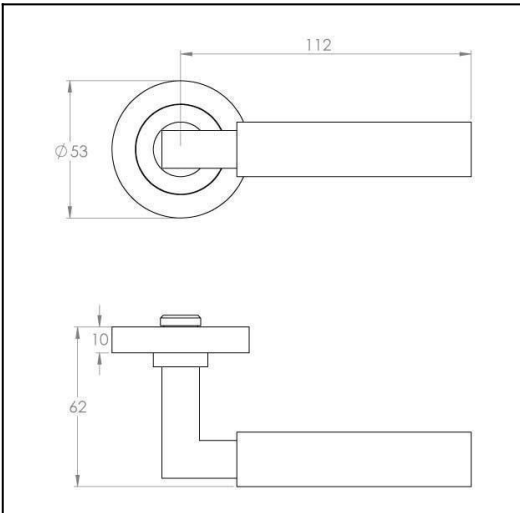

Timber Lanex on Round Rose

Product Code: TLX-R10-SC-OAK-RAW

Description:

With its inherent warmth and texture, the award-winning Timber Lanex is a pleasure to use. Inspired by the Bauhaus era, the attentive blend of basic shapes and the ratio of their proportions ensures the Timber Lanex on Round Rose adds a timeless touch to any door.

Size Selected:

Full set

Material:

Brass

Dimensions:

Overall h53 x w138.5 x d62 mm (see line drawing download)

Finish:

Satin Chrome

Timber Finish:

American White Oak Raw

Door thickness:

Suits from 32mm to 52mm door as standard. For thicker doors longer screws and spindles are available.

Fixing:

Through bolt fixing, fully concealed. Self adjusting spindle 7.6mm to 8mm. Fits any lock or latch.

<http://www.designerdoorware.com.au/catalogue/55983>

Line Drawings

As a generic representation of the product, Line Drawings are designed for general use only and may not reflect specifics for all product options such as individual functions or sizes etc.