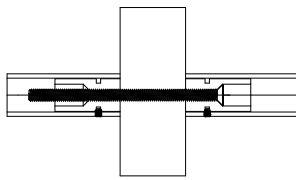

Code	A	B	C	D	E
CETO400	400	425	75	25	120
CETO600	600	625	75	25	120
CETO800	800	825	75	25	120

Bolt-Through Hole Dimensions
 Timber 9mm diameter
 Glass 13mm diameter

Single Timber Fix

Back to Back Timber Fix

Back to Back Glass Fix

Single Glass Fix