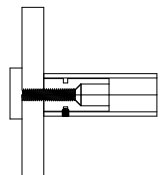

Code	A	B	C	D	E
CETO400	400	425	75	25	120
CETO600	600	625	75	25	120
CETO800	800	825	75	25	120

Bolt-Through Hole Dimensions
 Timber 9mm diameter
 Glass 13mm diameter

Single Timber Fix

Back to Back Timber Fix

Back to Back Glass Fix

Single Glass Fix