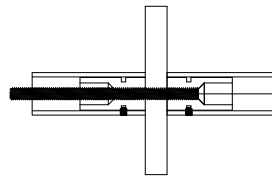

Code	A	B	C	D	E
CETO400	400	425	75	25	120
CETO600	600	625	75	25	120
CETO800	800	825	75	25	120

Bolt-Through Hole Dimensions
 Timber 9mm diameter
 Glass 13mm diameter

Single Timber Fix

Back to Back Timber Fix

Back to Back Glass Fix

Single Glass Fix