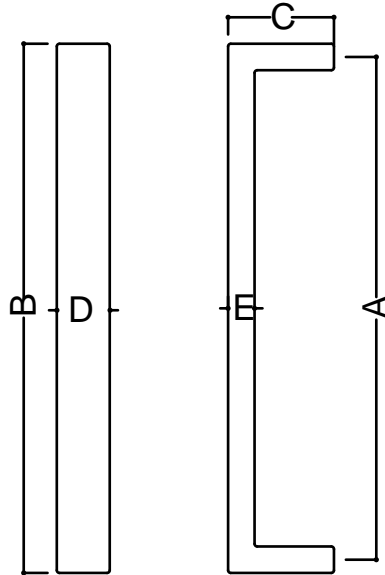

Code	A	B	C	D	E
LIN400	400	440	70	40	25
LIN600	600	640	70	40	25
LIN800	800	840	70	40	25

Bolt-Through Hole Dimensions
Timber 9mm diameter
Glass 13mm diameter

Single Timber Fix

Back to Back Timber Fix

Back to Back Glass Fix

Single Glass Fix