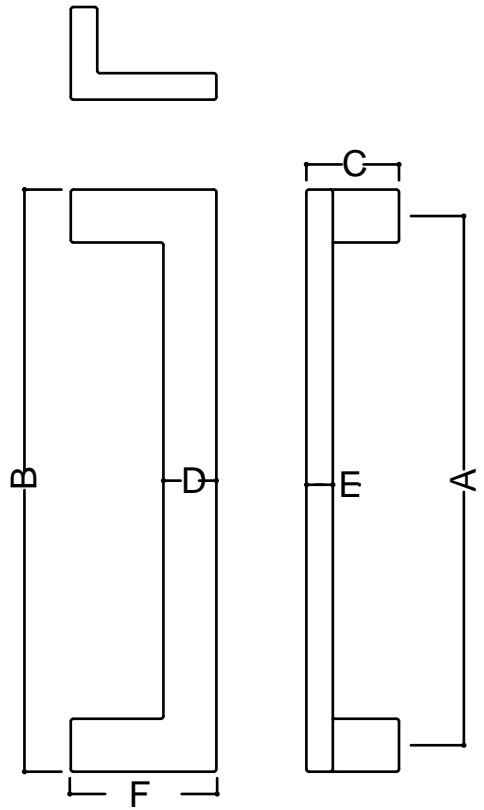

Code	A	B	C	D	E	F
LINO400	400	440	70	40	25	110
LINO600	600	640	70	40	25	110
LINO800	800	840	70	40	25	110

Bolt-Through Hole Dimensions
 Timber 9mm diameter
 Glass 13mm diameter

Single Timber Fix

Back to Back Timber Fix

Back to Back Glass Fix

Single Glass Fix