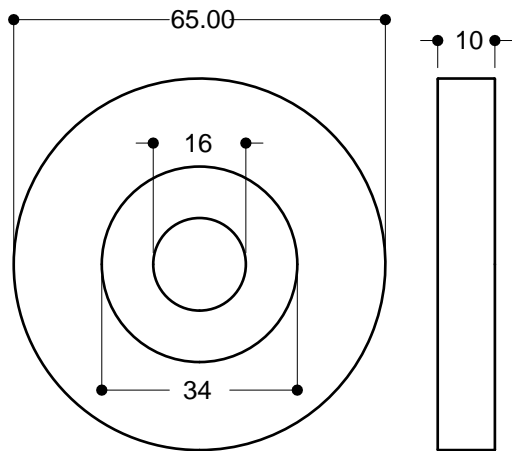

ELEGANTE on R52 Rose

R65 Rose

S52 Rose

Product Name : Lever Handles on Rose

Product Code : Elegante

Style Finish Design Pty. Ltd.

302 Chesterville Rd. Moorabbin, Vic. 3189, Australia

Ph: +61 3 8574 7999 Fax: +61 3 8574 7990 E: sales@style.net.au