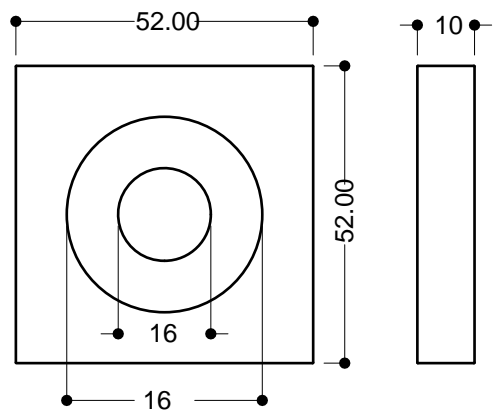

ELEGANTE on R52 Rose

R65 Rose

S52 Rose

Product Name : Lever Handles on Rose

Product Code : Elegante

Style Finish Design Pty. Ltd.

302 Chesterville Rd. Moorabbin, Vic. 3189, Australia

Ph: +61 3 8574 7999 Fax: +61 3 8574 7990 E: sales@style.net.au