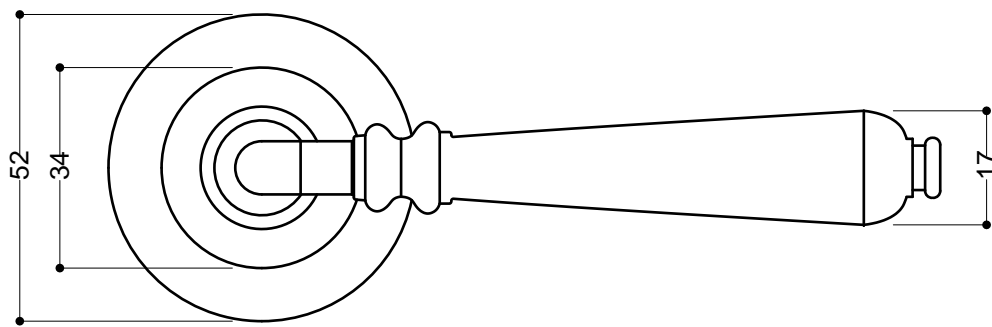

ELEGANTE on R52 Rose

R65 Rose

S52 Rose

Product Name : Lever Handles on Rose

Product Code : Elegante

Style Finish Design Pty. Ltd.

302 Chesterville Rd. Moorabbin, Vic. 3189, Australia

Ph: +61 3 8574 7999 Fax: +61 3 8574 7990 E: sales@style.net.au