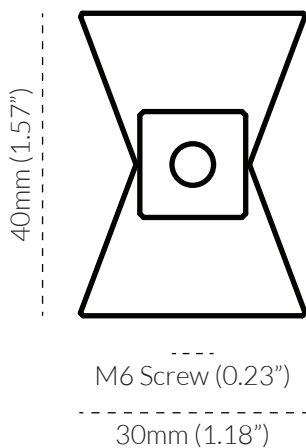

FORMA KNOB

TECH SPEC

SPECIFICATIONS

FINISH	SKU	FIXINGS ALSO INCLUDED
<ul style="list-style-type: none"> • Natural Brass • Tumbled Brass • Bronze • Polished Nickel • Brushed Nickel 	<ul style="list-style-type: none"> • 4106-KNOB-US4 • 4106-KNOB-TB • 4106-KNOB-BR • 4106-KNOB-PN • 4106-KNOB-BN 	<ul style="list-style-type: none"> • 1x M6 * 25mm Screw • 1x M6 * 40mm Screw • 1x M6 Spring Washer 