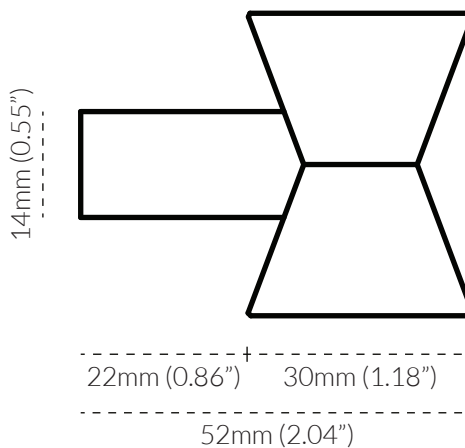

FORMA KNOB

TECH SPEC

SPECIFICATIONS

FINISH	SKU	FIXINGS ALSO INCLUDED
<ul style="list-style-type: none"> • Natural Brass • Tumbled Brass • Bronze • Polished Nickel • Brushed Nickel 	<ul style="list-style-type: none"> • 4106-KNOB-US4 • 4106-KNOB-TB • 4106-KNOB-BR • 4106-KNOB-PN • 4106-KNOB-BN 	<ul style="list-style-type: none"> • 1x M6 * 25mm Screw • 1x M6 * 40mm Screw • 1x M6 Spring Washer 