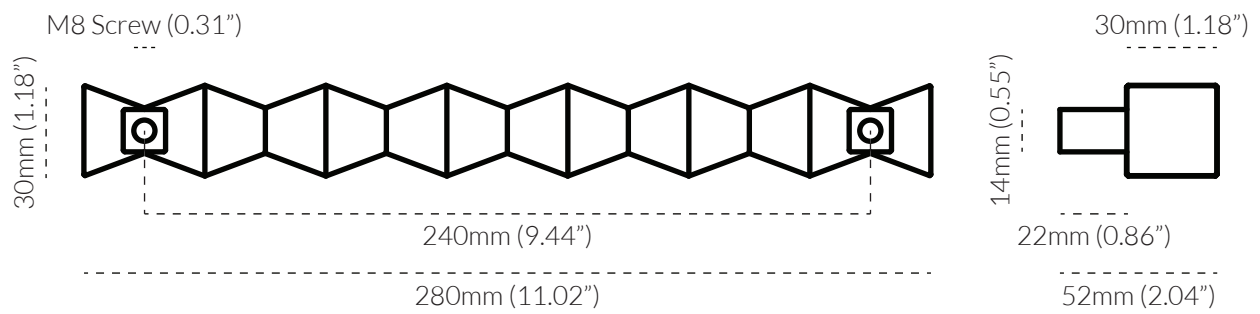

FORMA PULL SMALL

TECH SPEC

SPECIFICATIONS

FINISH	SKU	FIXINGS ALSO INCLUDED
<ul style="list-style-type: none"> • Natural Brass • Tumbled Brass • Bronze • Polished Nickel • Brushed Nickel 	<ul style="list-style-type: none"> • 4105-280-US4 • 4105-280-TB • 4105-280-BR • 4105-280-PN • 4105-280-BN 	<ul style="list-style-type: none"> • 2x M8 * 25mm Screw • 2x M8 * 40mm Screw • 2x M8 Spring Washer 