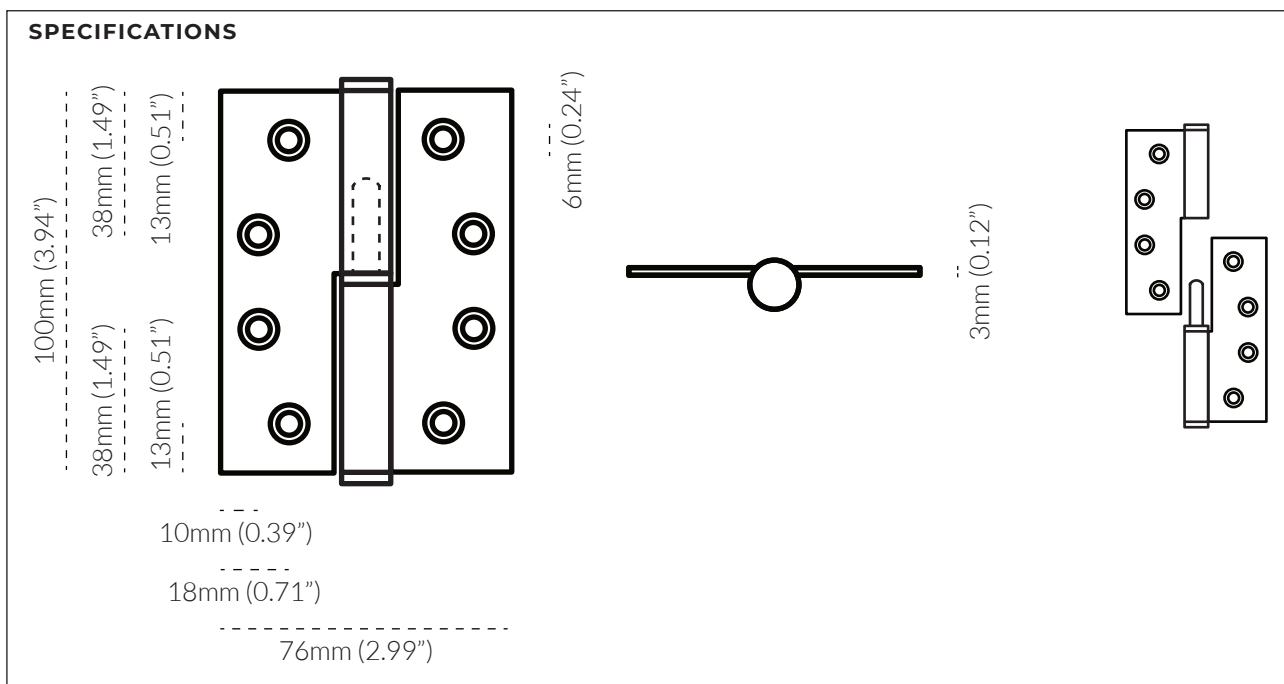

LIFT-OFF HINGE LEFT

TECH SPEC

FINISH	SKU	FIXINGS ALSO INCLUDED
Natural Brass	4110-LEFT-US4	- 8x 6ga * 30mm Timber Screw
Aged Brass	4110-LEFT-AB	
Tumbled Brass	4110-LEFT-TB	
Bronze	4110-LEFT-BR	
Brushed Nickel	4110-LEFT-BN	
Tumbled Nickel	4110-LEFT-TN	
Matte Black	4110-LEFT-US19	

CARE INSTRUCTIONS

Wipe with damp cloth and avoid using any chemicals.

LIFT-OFF HINGE RIGHT

TECH SPEC

FINISH	SKU	FIXINGS ALSO INCLUDED
 Natural Brass	4110-RIGHT-US4	- 8x 6ga * 30mm Timber Screw 
 Aged Brass	4110-RIGHT-AB	
 Tumbled Brass	4110-RIGHT-TB	
 Bronze	4110-RIGHT-BR	
 Brushed Nickel	4110-RIGHT-BN	
 Tumbled Nickel	4110-RIGHT-TN	
 Matte Black	4110-RIGHT-US19	