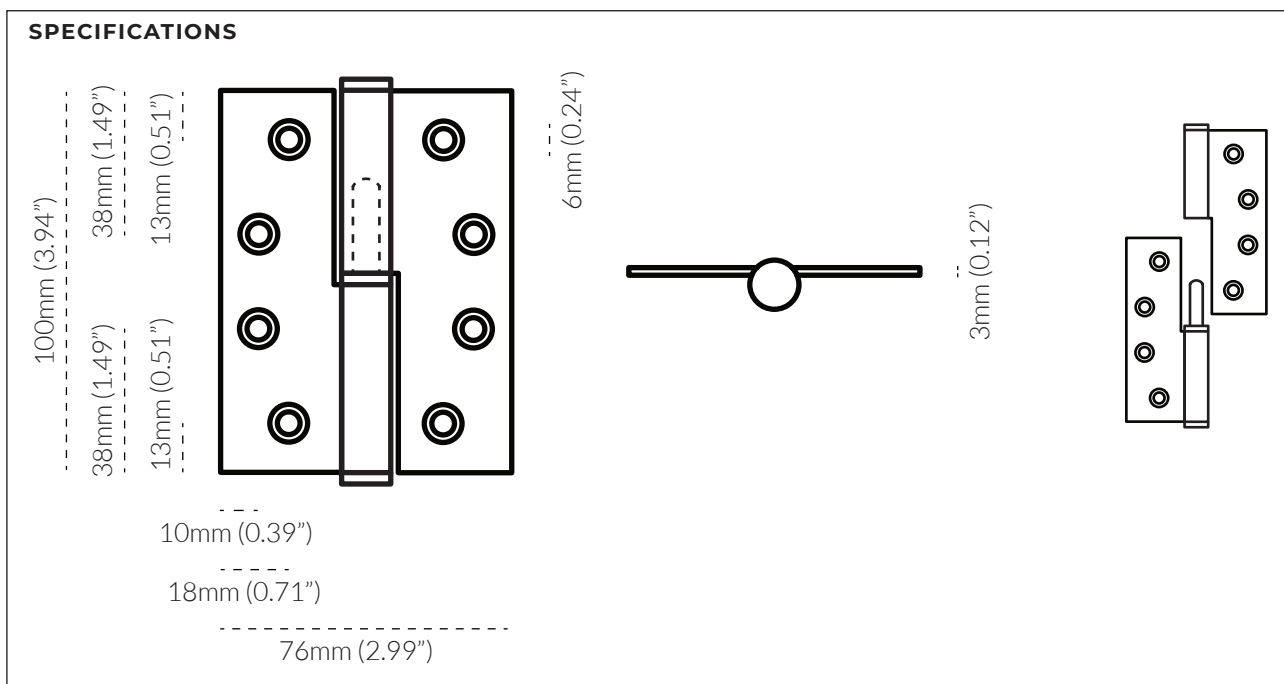

LIFT-OFF HINGE LEFT

TECH SPEC

FINISH	SKU	FIXINGS ALSO INCLUDED
Natural Brass	4110-LEFT-US4	- 8x 6ga * 30mm Timber Screw
Aged Brass	4110-LEFT-AB	
Tumbled Brass	4110-LEFT-TB	
Bronze	4110-LEFT-BR	
Brushed Nickel	4110-LEFT-BN	
Tumbled Nickel	4110-LEFT-TN	
Matte Black	4110-LEFT-US19	

CARE INSTRUCTIONS

Wipe with damp cloth and avoid using any chemicals.

LIFT-OFF HINGE RIGHT

TECH SPEC

FINISH	SKU	FIXINGS ALSO INCLUDED
 Natural Brass	4110-RIGHT-US4	- 8x 6ga * 30mm Timber Screw 
 Aged Brass	4110-RIGHT-AB	
 Tumbled Brass	4110-RIGHT-TB	
 Bronze	4110-RIGHT-BR	
 Brushed Nickel	4110-RIGHT-BN	
 Tumbled Nickel	4110-RIGHT-TN	
 Matte Black	4110-RIGHT-US19	