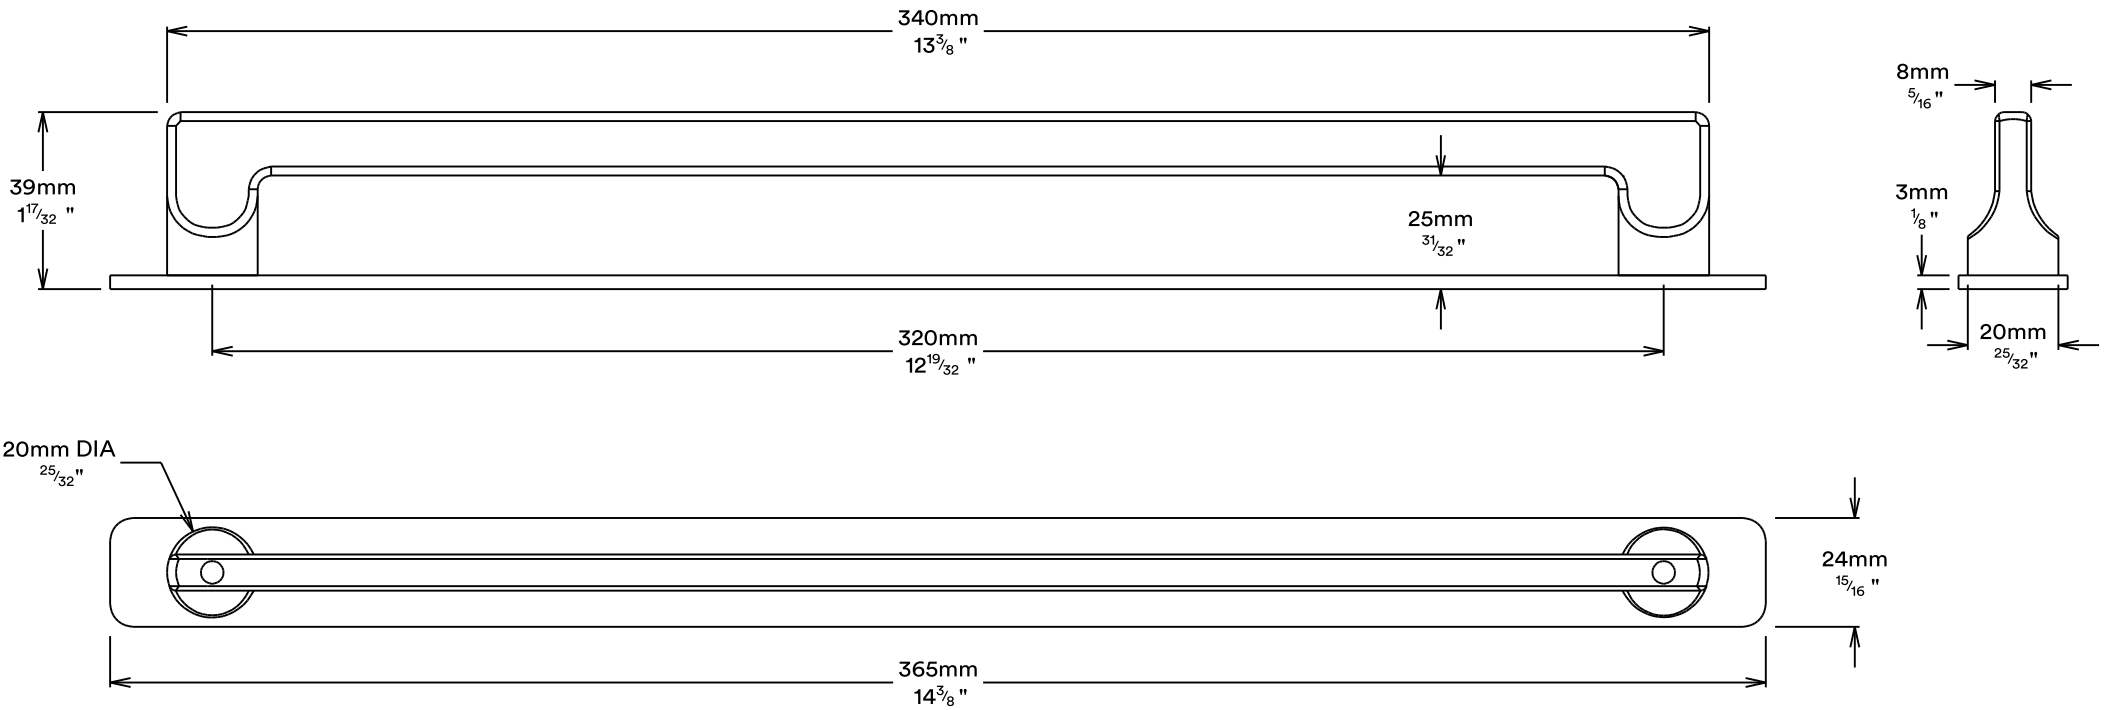

Cabinet Pull Baltimore CTC320mm on Backplate

iver

Created for life.