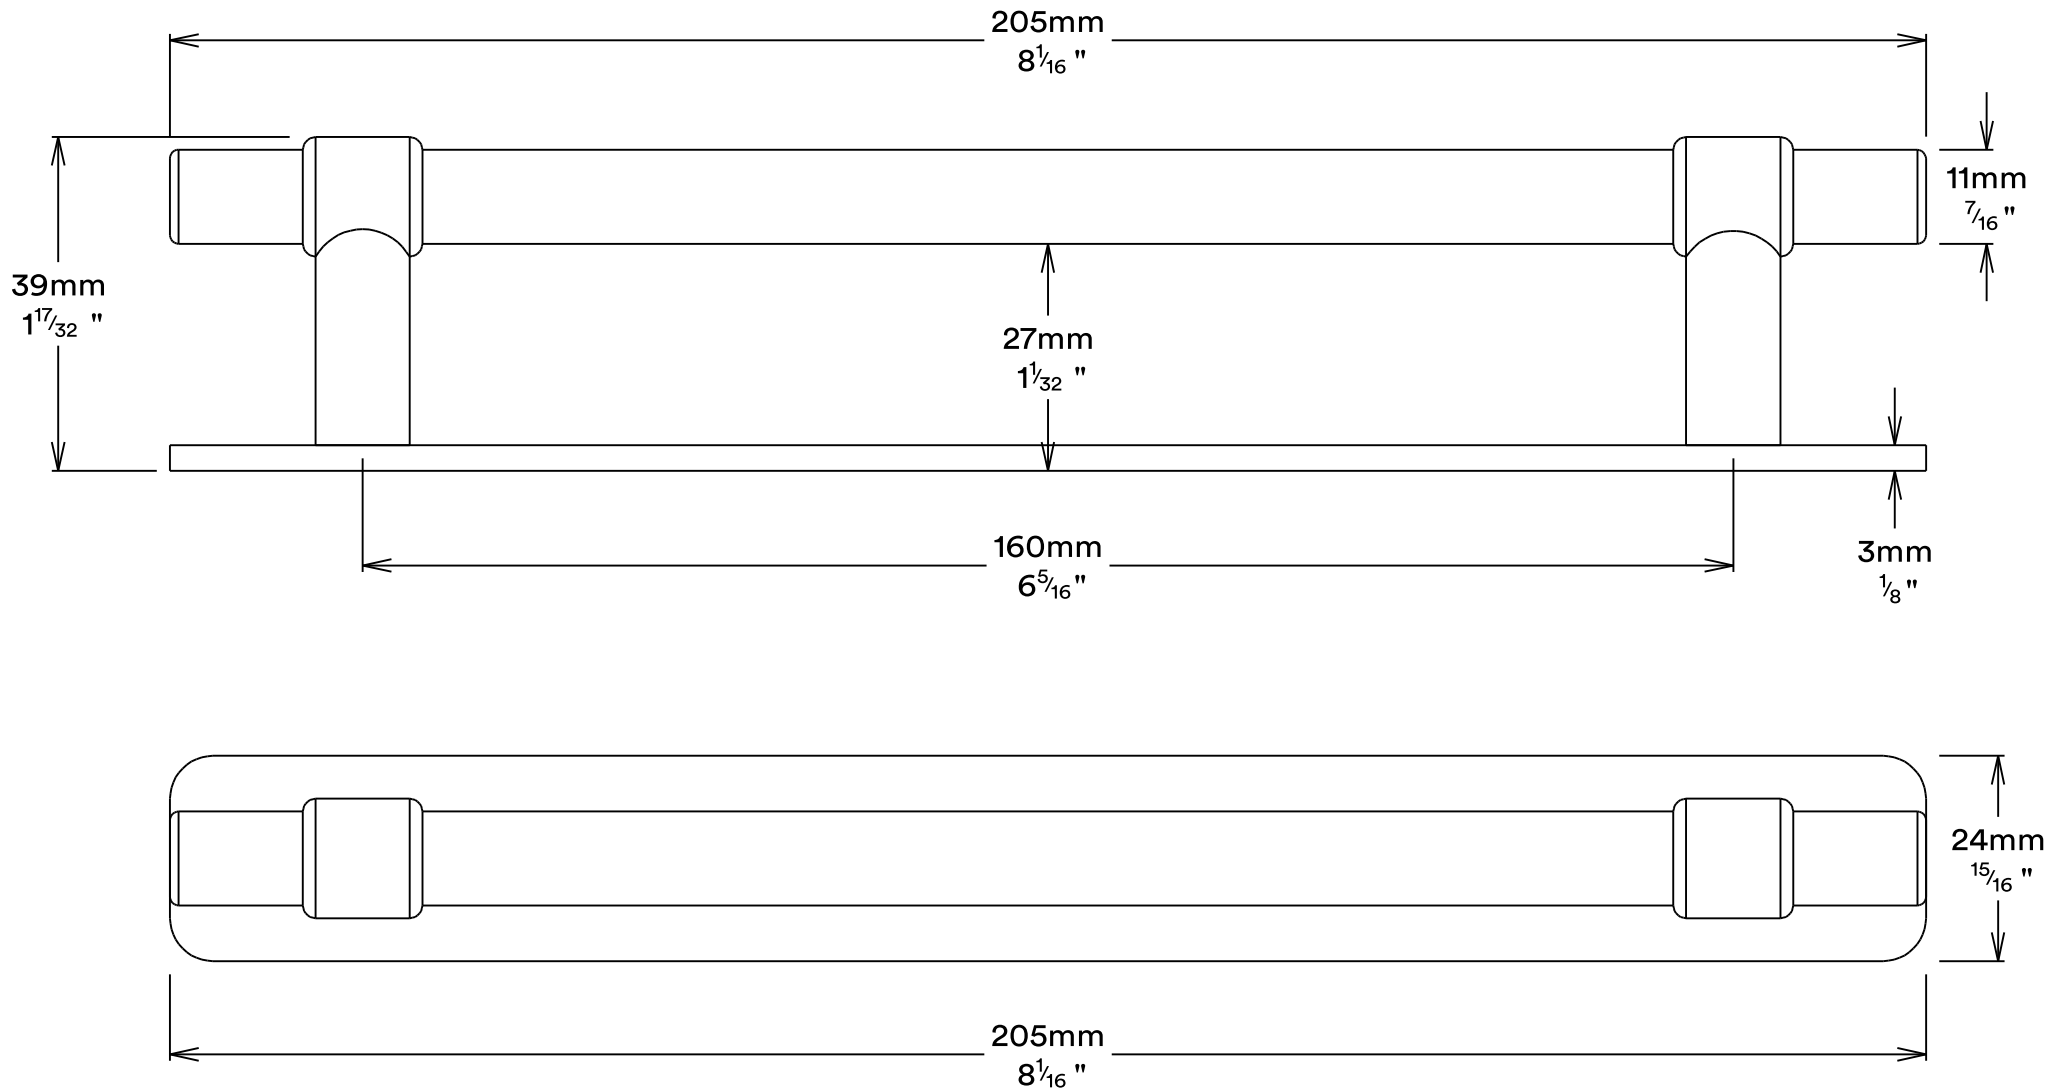

Pull Handle Helsinki CTC160mm on Backplate

iver

Created for life.