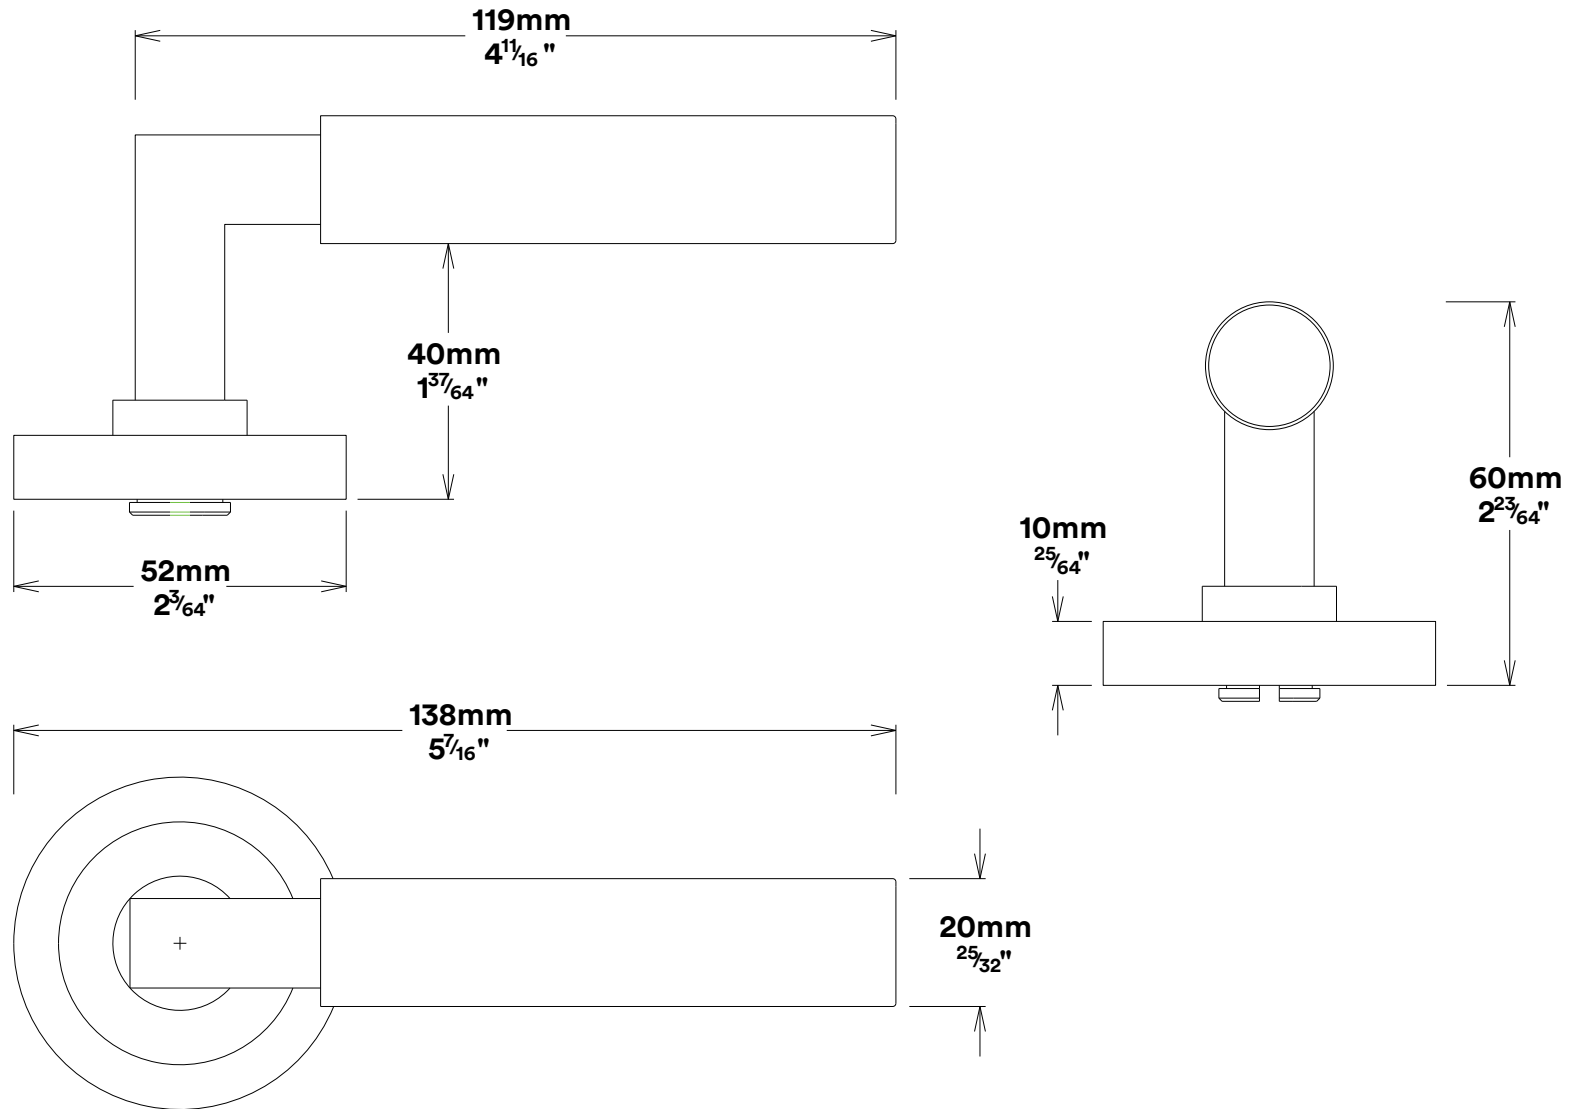

Door Lever Berlin Rose Round

iver

Created for life.